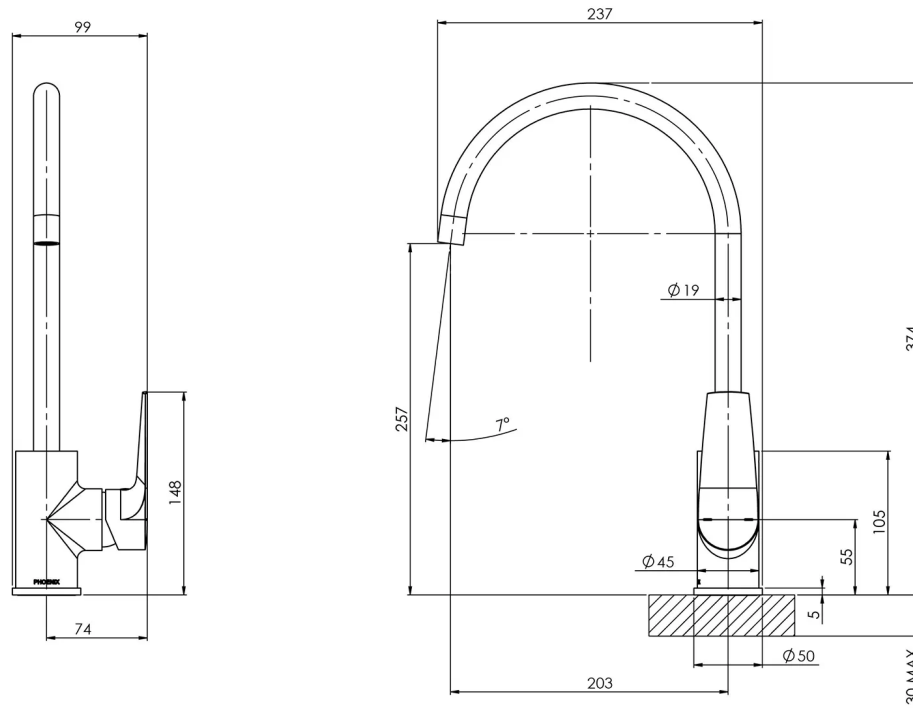

ARLO

ARLO SINK MIXER 200MM GOOSENECK

SPECIFICATIONS

AVAILABLE IN

151-7310-00
Chrome

151-7310-40
Brushed Nickel

151-7310-10
Matte Black

151-7310-12
Brushed Gold

Please visit <https://www.phoenixtapware.com.au/warranty> to view the full warranty

While we aim to ensure the specifications shown are correct at time of printing, Phoenix Tapware reserves the right to make modifications without prior notice. Always use the physical product measurements for mark-ups and roughing-in as the line drawing shown may differ from the actual product over time. All measurements are shown in millimetres. Colours may vary from image shown.