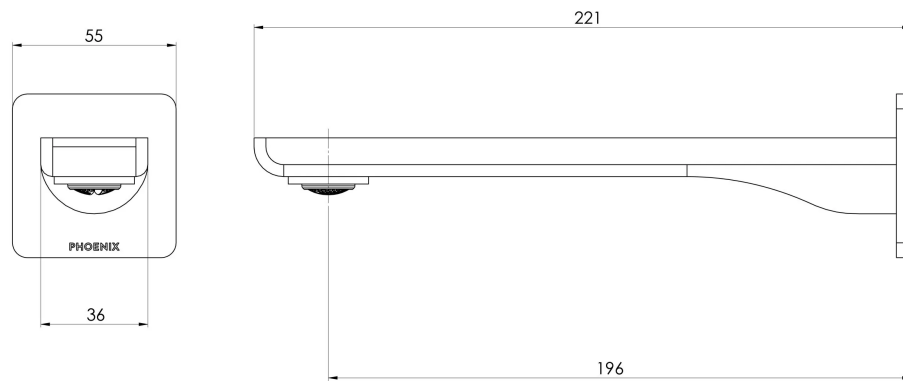

GLOSS MKII

GLOSS MKII WALL BASIN / BATH OUTLET 200MM

SPECIFICATIONS

AVAILABLE IN

135-7610-00
Chrome

135-7610-40
Brushed Nickel

135-7610-31
Brushed Carbon

135-7610-10
Matte Black

Please visit <https://www.phoenixtapware.com.au/warranty> to view the full warranty

While we aim to ensure the specifications shown are correct at time of printing, Phoenix Tapware reserves the right to make modifications without prior notice. Always use the physical product measurements for mark-ups and roughing-in as the line drawing shown may differ from the actual product over time. All measurements are shown in millimetres. Colours may vary from image shown.