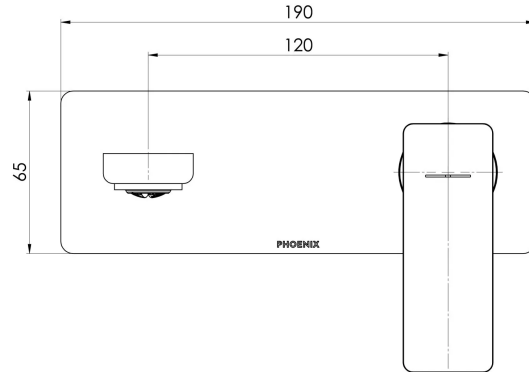

GLOSS MKII

GLOSS MKII SWITCHMIX WALL BASIN / BATH MIXER SET FIT-OFF KIT

SPECIFICATIONS

AVAILABLE IN

135-2812-00
Chrome

135-2812-40
Brushed Nickel

135-2812-31
Brushed Carbon

135-2812-10
Matte Black

Please visit <https://www.phoenixtapware.com.au/warranty> to view the full warranty

While we aim to ensure the specifications shown are correct at time of printing, Phoenix Tapware reserves the right to make modifications without prior notice. Always use the physical product measurements for mark-ups and roughing-in as the line drawing shown may differ from the actual product over time. All measurements are shown in millimetres. Colours may vary from image shown.