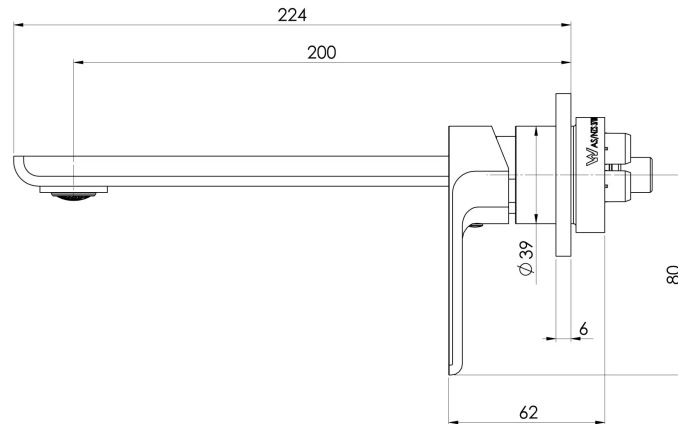

GLOSS MKII

GLOSS MKII SWITCHMIX WALL BASIN / BATH MIXER SET FIT-OFF KIT

SPECIFICATIONS

AVAILABLE IN

135-2812-00
Chrome

135-2812-40
Brushed Nickel

135-2812-31
Brushed Carbon

135-2812-10
Matte Black

Please visit <https://www.phoenixtapware.com.au/warranty> to view the full warranty

While we aim to ensure the specifications shown are correct at time of printing, Phoenix Tapware reserves the right to make modifications without prior notice. Always use the physical product measurements for mark-ups and roughing-in as the line drawing shown may differ from the actual product over time. All measurements are shown in millimetres. Colours may vary from image shown.