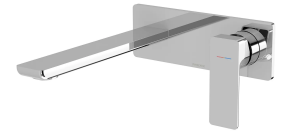

GLOSS MKII

GLOSS MKII SWITCHMIX WALL BASIN / BATH MIXER SET 200MM

SPECIFICATIONS

AVAILABLE IN

135-2810-00
Chrome

135-2810-40
Brushed Nickel

135-2810-31
Brushed Carbon

135-2810-10
Matte Black