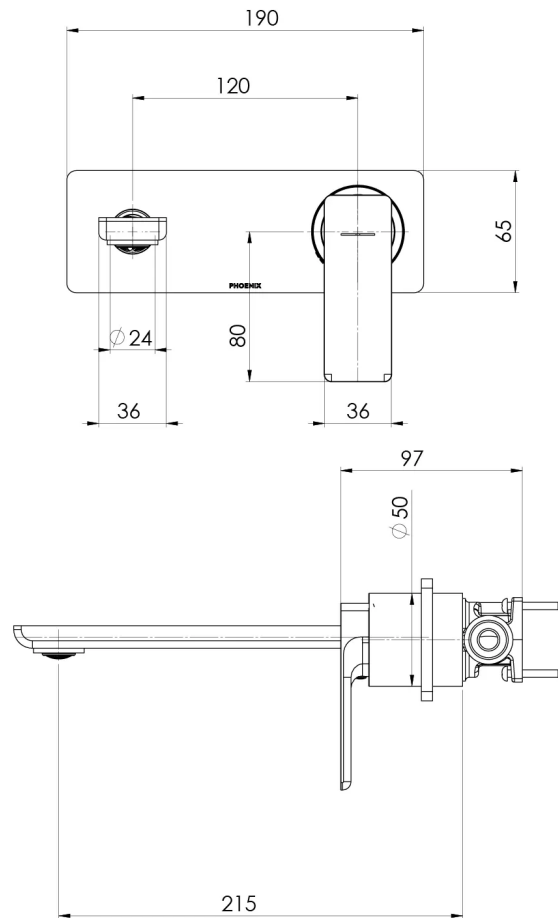

GLOSS MKII

GLOSS MKII SWITCHMIX WALL BASIN / BATH MIXER SET 200MM

SPECIFICATIONS

AVAILABLE IN

135-2810-00
Chrome

135-2810-40
Brushed Nickel

135-2810-31
Brushed Carbon

135-2810-10
Matte Black

Please visit <https://www.phoenixtapware.com.au/warranty> to view the full warranty

While we aim to ensure the specifications shown are correct at time of printing, Phoenix Tapware reserves the right to make modifications without prior notice. Always use the physical product measurements for mark-ups and roughing-in as the line drawing shown may differ from the actual product over time. All measurements are shown in millimetres. Colours may vary from image shown.