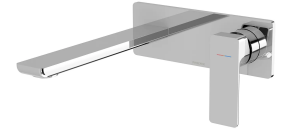

GLOSS MKII

GLOSS MKII SWITCHMIX WALL BASIN / BATH MIXER SET 200MM

SPECIFICATIONS

AVAILABLE IN

135-2810-00
Chrome

135-2810-40
Brushed Nickel

135-2810-31
Brushed Carbon

135-2810-10
Matte Black