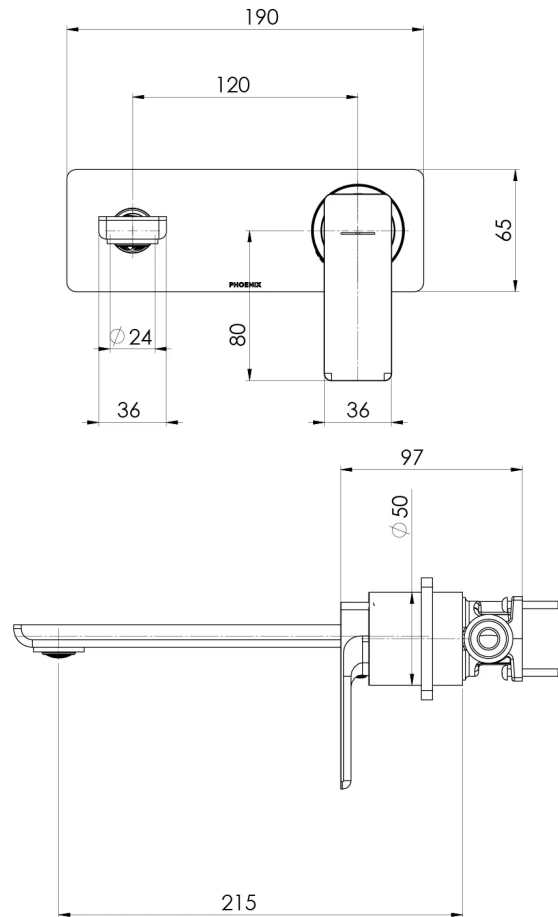

GLOSS MKII

GLOSS MKII SWITCHMIX WALL BASIN / BATH MIXER SET 200MM

SPECIFICATIONS

AVAILABLE IN

135-2810-00
Chrome

135-2810-40
Brushed Nickel

135-2810-31
Brushed Carbon

135-2810-10
Matte Black

Please visit <https://www.phoenixtapware.com.au/warranty> to view the full warranty

While we aim to ensure the specifications shown are correct at time of printing, Phoenix Tapware reserves the right to make modifications without prior notice. Always use the physical product measurements for mark-ups and roughing-in as the line drawing shown may differ from the actual product over time. All measurements are shown in millimetres. Colours may vary from image shown.