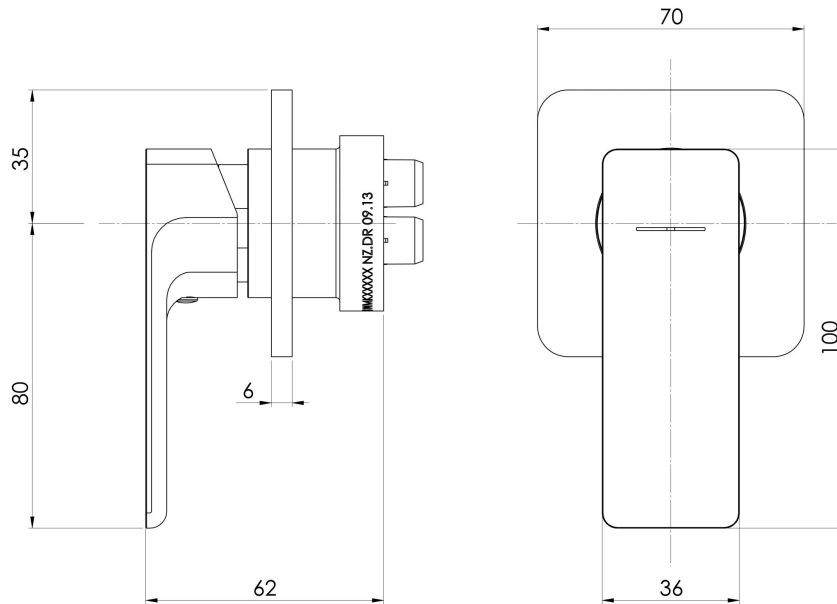

## GLOSS MKII SWITCHMIX SHOWER / WALL MIXER FIT-OFF KIT

## SPECIFICATIONS

Please visit <https://www.phoenixtapware.com.au/warranty> to view the full warranty

While we aim to ensure the specifications shown are correct at time of printing, Phoenix Tapware reserves the right to make modifications without prior notice. Always use the physical product measurements for mark-ups and roughing-in as the line drawing shown may differ from the actual product over time. All measurements are shown in millimetres. Colours may vary from image shown.