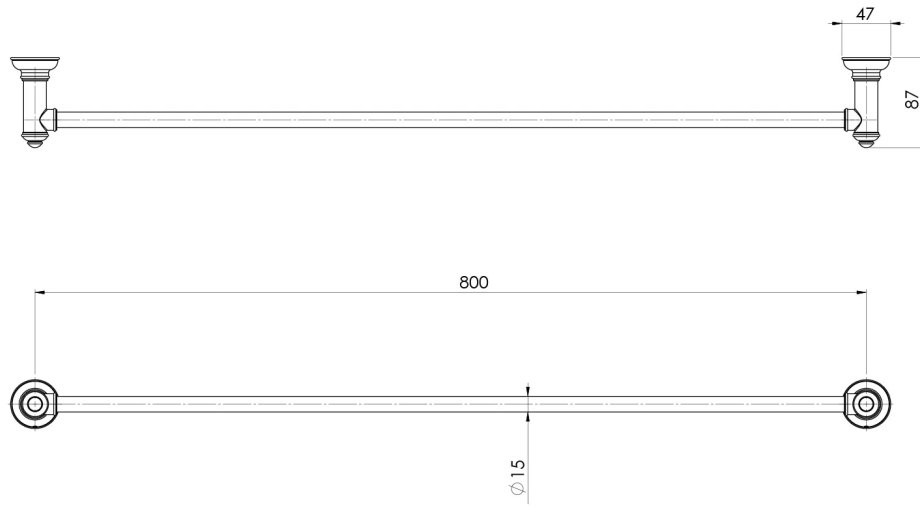

CROMFORD

CROMFORD SINGLE TOWEL RAIL 800MM

SPECIFICATIONS

AVAILABLE IN

134-8030-00
Chrome

134-8030-40
Brushed Nickel

134-8030-10
Matte Black

134-8030-12
Brushed Gold

Please visit <https://www.phoenixtapware.com.au/warranty> to view the full warranty

While we aim to ensure the specifications shown are correct at time of printing, Phoenix Tapware reserves the right to make modifications without prior notice. Always use the physical product measurements for mark-ups and roughing-in as the line drawing shown may differ from the actual product over time. All measurements are shown in millimetres. Colours may vary from image shown.