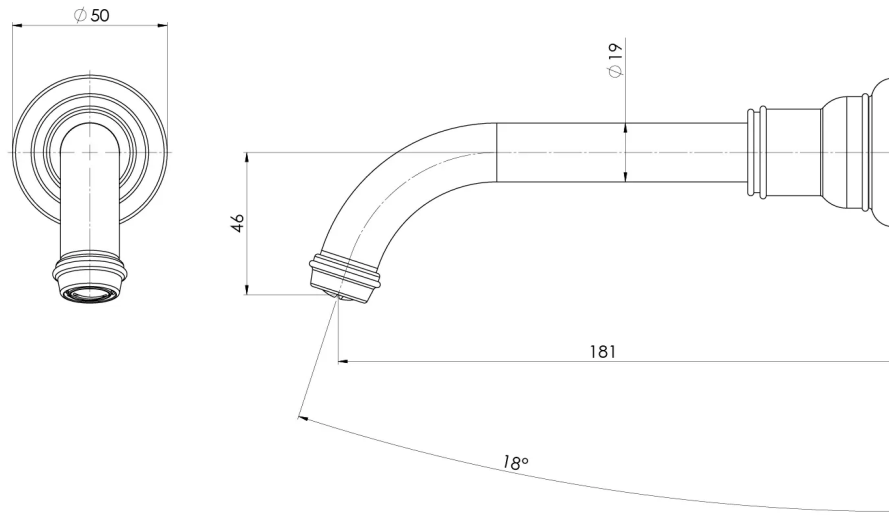

CROMFORD

CROMFORD WALL BASIN / BATH OUTLET

SPECIFICATIONS

AVAILABLE IN

134-7610-00
Chrome

134-7610-40
Brushed Nickel

134-7610-10
Matte Black

134-7610-12
Brushed Gold

Please visit <https://www.phoenixtapware.com.au/warranty> to view the full warranty

While we aim to ensure the specifications shown are correct at time of printing, Phoenix Tapware reserves the right to make modifications without prior notice. Always use the physical product measurements for mark-ups and roughing-in as the line drawing shown may differ from the actual product over time. All measurements are shown in millimetres. Colours may vary from image shown.