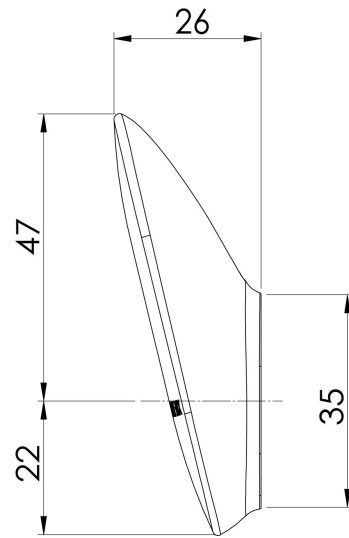

NUAGE

NUAGE ROBE HOOK

SPECIFICATIONS

AVAILABLE IN

129-8400-00
Chrome

129-8400-40
Brushed Nickel

129-8400-31
Brushed Carbon

129-8400-80
Matte White

INFORMATION

MAINTENANCE AND CARE:

- All surfaces should be cleaned with mild liquid detergent or soap and water.
- Do not use cream cleaners or citrus based cleaning products, as they are abrasive.
- Use of unsuitable cleaning agents may damage the surface.
- Any damage caused in this way will not be covered by warranty.

Please visit <https://www.phoenixtapware.com.au/warranty> to view the full warranty

While we aim to ensure the specifications shown are correct at time of printing, Phoenix Tapware reserves the right to make modifications without prior notice. Always use the physical product measurements for mark-ups and roughing-in as the line drawing shown may differ from the actual product over time. All measurements are shown in millimetres. Colours may vary from image shown.

Ph: +61 3 9780 4200
17/10/2023
phoenixtapware.com.au