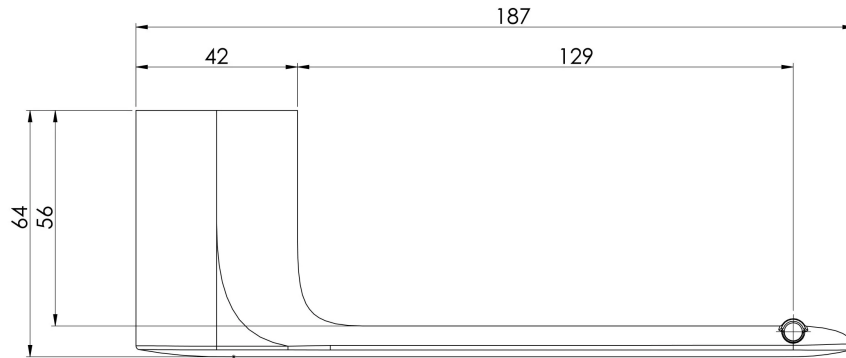

NUAGE

NUAGE TOILET ROLL HOLDER

SPECIFICATIONS

AVAILABLE IN

129-8200-00
Chrome

129-8200-40
Brushed Nickel

129-8200-31
Brushed Carbon

129-8200-80
Matte White

INFORMATION

MAINTENANCE AND CARE:

- All surfaces should be cleaned with mild liquid detergent or soap and water.
- Do not use cream cleaners or citrus based cleaning products, as they are abrasive.
- Use of unsuitable cleaning agents may damage the surface.
- Any damage caused in this way will not be covered by warranty.

Please visit <https://www.phoenixtapware.com.au/warranty> to view the full warranty

While we aim to ensure the specifications shown are correct at time of printing, Phoenix Tapware reserves the right to make modifications without prior notice. Always use the physical product measurements for mark-ups and roughing-in as the line drawing shown may differ from the actual product over time. All measurements are shown in millimetres. Colours may vary from image shown.

Ph: +61 3 9780 4200
20/06/2023
phoenixtapware.com.au