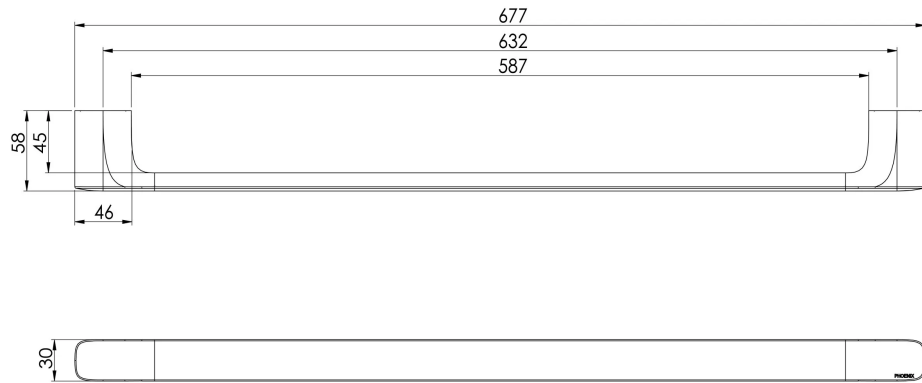

NUAGE

NUAGE SINGLE TOWEL RAIL 600MM

SPECIFICATIONS

AVAILABLE IN

129-8010-00
Chrome

129-8010-40
Brushed Nickel

129-8010-31
Brushed Carbon

129-8010-80
Matte White

INFORMATION

MAINTENANCE AND CARE:

- All surfaces should be cleaned with mild liquid detergent or soap and water.
- Do not use cream cleaners or citrus based cleaning products, as they are abrasive.
- Use of unsuitable cleaning agents may damage the surface.
- Any damage caused in this way will not be covered by warranty.

Please visit <https://www.phoenixtapware.com.au/warranty> to view the full warranty

While we aim to ensure the specifications shown are correct at time of printing, Phoenix Tapware reserves the right to make modifications without prior notice. Always use the physical product measurements for mark-ups and roughing-in as the line drawing shown may differ from the actual product over time. All measurements are shown in millimetres. Colours may vary from image shown.

Ph: +61 3 9780 4200
17/10/2023
phoenixtapware.com.au