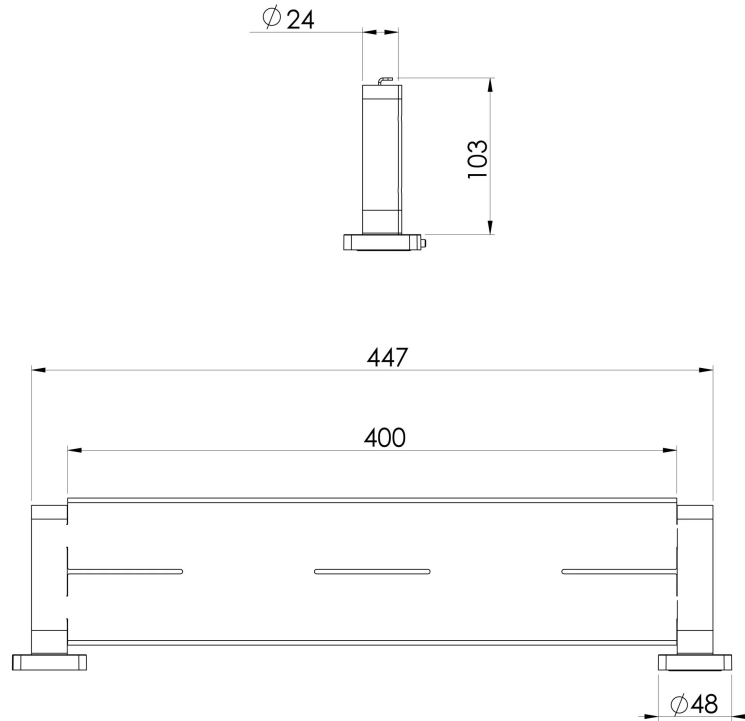

ENVIRO316

ENVIRO316 SHOWER SHELF

SPECIFICATIONS

AVAILABLE IN

128-8600-51
Stainless Steel

INFORMATION

MAINTENANCE AND CARE:

- All surfaces should be cleaned with mild liquid detergent or soap and water.
- Do not use cream cleaners or citrus based cleaning products, as they are abrasive.
- Use of unsuitable cleaning agents may damage the surface.
- Any damage caused in this way will not be covered by warranty.

Please visit <https://www.phoenixtapware.com.au/warranty> to view the full warranty

While we aim to ensure the specifications shown are correct at time of printing, Phoenix Tapware reserves the right to make modifications without prior notice. Always use the physical product measurements for mark-ups and roughing-in as the line drawing shown may differ from the actual product over time. All measurements are shown in millimetres. Colours may vary from image shown.