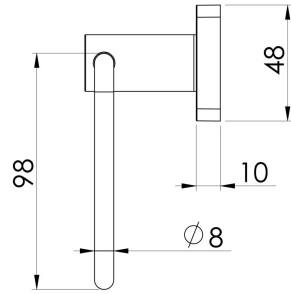

ENVIRO316

ENVIRO316 HAND TOWEL HOLDER

SPECIFICATIONS

AVAILABLE IN

128-8500-51
Stainless Steel

INFORMATION

MAINTENANCE AND CARE:

- All surfaces should be cleaned with mild liquid detergent or soap and water.
- Do not use cream cleaners or citrus based cleaning products, as they are abrasive.
- Use of unsuitable cleaning agents may damage the surface.
- Any damage caused in this way will not be covered by warranty.

Please visit <https://www.phoenixtapware.com.au/warranty> to view the full warranty

While we aim to ensure the specifications shown are correct at time of printing, Phoenix Tapware reserves the right to make modifications without prior notice. Always use the physical product measurements for mark-ups and roughing-in as the line drawing shown may differ from the actual product over time. All measurements are shown in millimetres. Colours may vary from image shown.