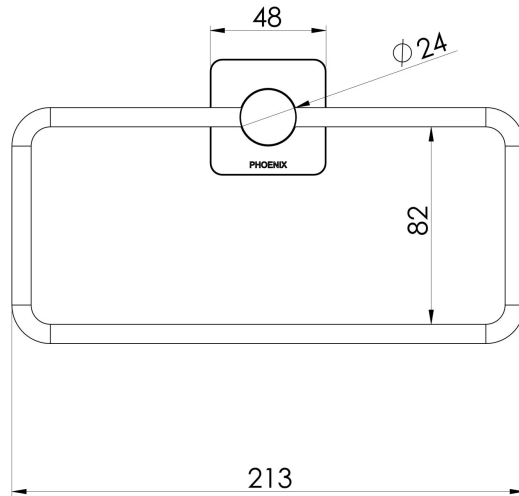

ENVIRO316

ENVIRO316 HAND TOWEL HOLDER

SPECIFICATIONS

AVAILABLE IN

128-8500-51
Stainless Steel

INFORMATION

MAINTENANCE AND CARE:

- All surfaces should be cleaned with mild liquid detergent or soap and water.
- Do not use cream cleaners or citrus based cleaning products, as they are abrasive.
- Use of unsuitable cleaning agents may damage the surface.
- Any damage caused in this way will not be covered by warranty.

Please visit <https://www.phoenixtapware.com.au/warranty> to view the full warranty

While we aim to ensure the specifications shown are correct at time of printing, Phoenix Tapware reserves the right to make modifications without prior notice. Always use the physical product measurements for mark-ups and roughing-in as the line drawing shown may differ from the actual product over time. All measurements are shown in millimetres. Colours may vary from image shown.

Ph: +61 3 9780 4200
21/08/2023
phoenixtapware.com.au