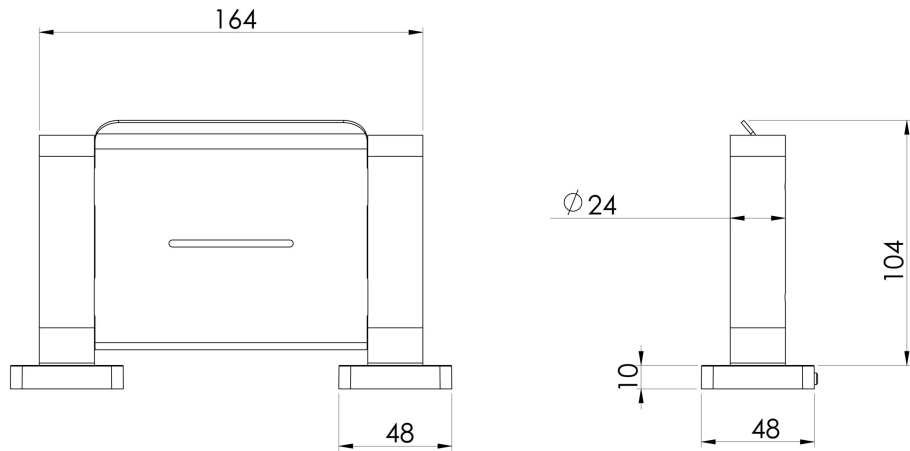

ENVIRO316

ENVIRO316 SOAP DISH

SPECIFICATIONS

AVAILABLE IN

128-8300-51
Stainless Steel

INFORMATION

MAINTENANCE AND CARE:

- All surfaces should be cleaned with mild liquid detergent or soap and water.
- Do not use cream cleaners or citrus based cleaning products, as they are abrasive.
- Use of unsuitable cleaning agents may damage the surface.
- Any damage caused in this way will not be covered by warranty.

Please visit <https://www.phoenixtapware.com.au/warranty> to view the full warranty

While we aim to ensure the specifications shown are correct at time of printing, Phoenix Tapware reserves the right to make modifications without prior notice. Always use the physical product measurements for mark-ups and roughing-in as the line drawing shown may differ from the actual product over time. All measurements are shown in millimetres. Colours may vary from image shown.

Ph: +61 3 9780 4200
21/08/2023
phoenixtapware.com.au