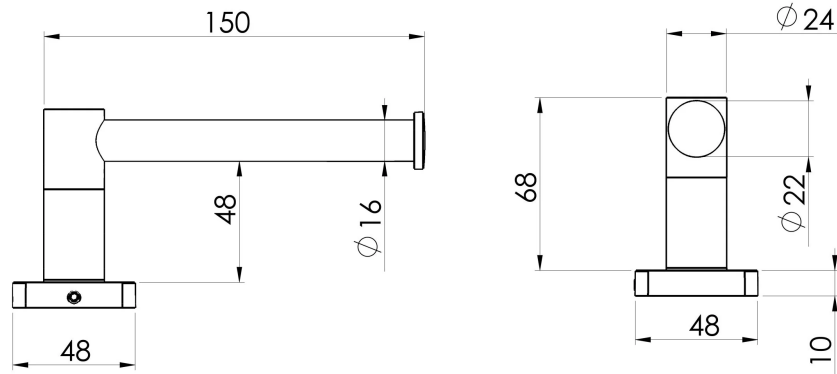

ENVIRO316

ENVIRO316 TOILET ROLL HOLDER

SPECIFICATIONS

AVAILABLE IN

128-8200-51
Stainless Steel

INFORMATION

MAINTENANCE AND CARE:

- All surfaces should be cleaned with mild liquid detergent or soap and water.
- Do not use cream cleaners or citrus based cleaning products, as they are abrasive.
- Use of unsuitable cleaning agents may damage the surface.
- Any damage caused in this way will not be covered by warranty.

Please visit <https://www.phoenixtapware.com.au/warranty> to view the full warranty

While we aim to ensure the specifications shown are correct at time of printing, Phoenix Tapware reserves the right to make modifications without prior notice. Always use the physical product measurements for mark-ups and roughing-in as the line drawing shown may differ from the actual product over time. All measurements are shown in millimetres. Colours may vary from image shown.