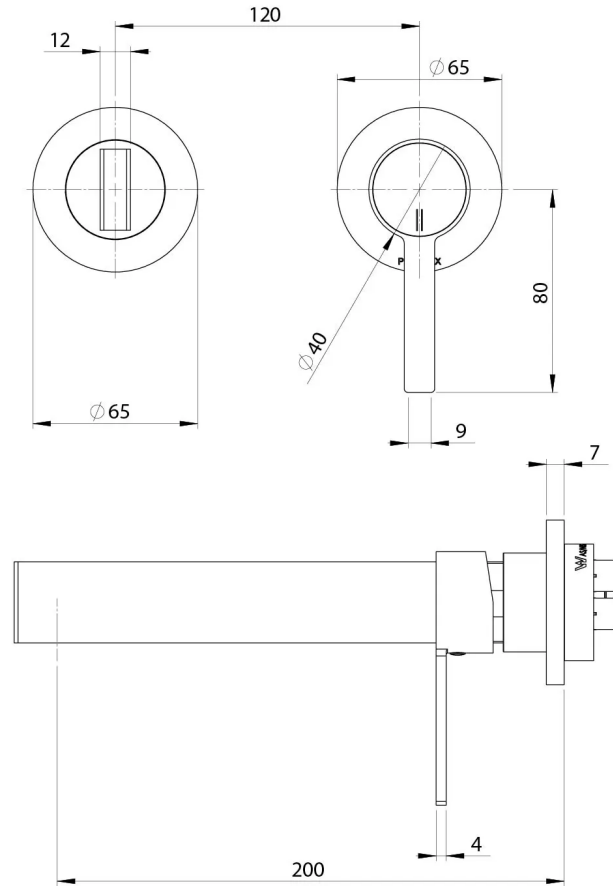

LEXI MKII

LEXI MKII SWITCHMIX WALL BATH MIXER SET 200MM FIT-OFF KIT

SPECIFICATIONS

AVAILABLE IN

123-2822-00
Chrome

123-2822-40
Brushed Nickel

123-2822-10
Matte Black

INFORMATION

Please visit <https://www.phoenixtapware.com.au/warranty> to view the full warranty

While we aim to ensure the specifications shown are correct at time of printing, Phoenix Tapware reserves the right to make modifications without prior notice. Always use the physical product measurements for mark-ups and roughing-in as the line drawing shown may differ from the actual product over time. All measurements are shown in millimetres. Colours may vary from image shown.