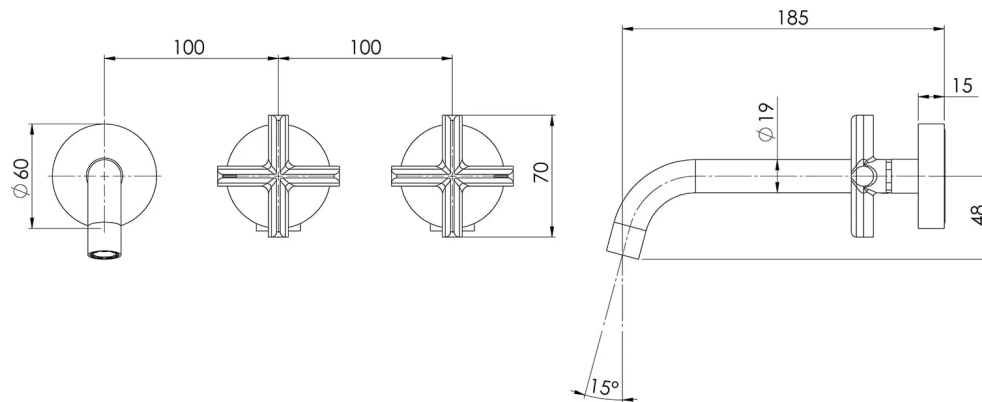

VIVID SLIMLINE PLUS

VIVID SLIMLINE PLUS WALL BASIN / BATH HOSTESS SET 180MM OUTLET

SPECIFICATIONS

AVAILABLE IN

119-1125-00
Chrome

119-1125-40
Brushed Nickel

119-1125-30
Gun Metal

119-1125-31
Brushed Carbon

119-1125-10
Matte Black

119-1125-12
Brushed Gold

INFORMATION

Temperature Rating
1 - 75°C

Pressure Rating
150 - 500kPa

MAINTENANCE AND CARE:

- All surfaces should be cleaned with mild liquid detergent or soap and water.
- Do not use cream cleaners or citrus based cleaning products, as they are abrasive.
- Use of unsuitable cleaning agents may damage the surface.
- Any damage caused in this way will not be covered by warranty.

Please visit <https://www.phoenixtapware.com.au/warranty> to view the full warranty

While we aim to ensure the specifications shown are correct at time of printing, Phoenix Tapware reserves the right to make modifications without prior notice. Always use the physical product measurements for mark-ups and roughing-in as the line drawing shown may differ from the actual product over time. All measurements are shown in millimetres. Colours may vary from image shown.