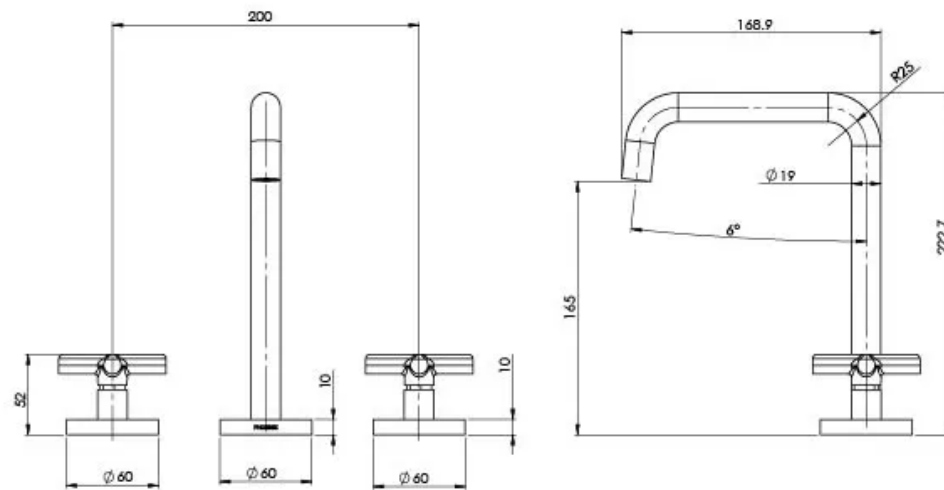

VIVID SLIMLINE PLUS

VIVID SLIMLINE PLUS BASIN SET

SPECIFICATIONS

AVAILABLE IN

119-1000-00
Chrome

119-1000-40
Brushed Nickel

119-1000-30
Gun Metal

119-1000-31
Brushed Carbon

119-1000-10
Matte Black

119-1000-12
Brushed Gold

INFORMATION

Temperature Rating
1 - 75°C

Pressure Rating
150 - 500kPa

MAINTENANCE AND CARE:

- All surfaces should be cleaned with mild liquid detergent or soap and water.
- Do not use cream cleaners or citrus based cleaning products, as they are abrasive.
- Use of unsuitable cleaning agents may damage the surface.
- Any damage caused in this way will not be covered by warranty.