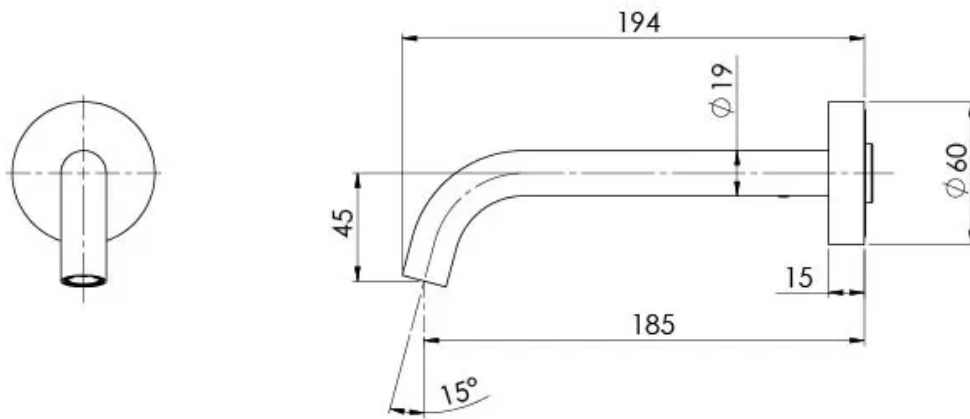

VIVID SLIMLINE PLUS

VIVID SLIMLINE PLUS WALL BASIN / BATH OUTLET 180MM

SPECIFICATIONS

AVAILABLE IN

119-0810-00
Chrome

119-0810-40
Brushed Nickel

119-0810-30
Gun Metal

119-0810-31
Brushed Carbon

119-0810-10
Matte Black

119-0810-12
Brushed Gold

INFORMATION

Temperature Rating
1 - 75°C

Pressure Rating
150 - 500kPa

MAINTENANCE AND CARE:

- All surfaces should be cleaned with mild liquid detergent or soap and water.
- Do not use cream cleaners or citrus based cleaning products, as they are abrasive.
- Use of unsuitable cleaning agents may damage the surface.
- Any damage caused in this way will not be covered by warranty.

Please visit <https://www.phoenixtapware.com.au/warranty> to view the full warranty

While we aim to ensure the specifications shown are correct at time of printing, Phoenix Tapware reserves the right to make modifications without prior notice. Always use the physical product measurements for mark-ups and roughing-in as the line drawing shown may differ from the actual product over time. All measurements are shown in millimetres. Colours may vary from image shown.