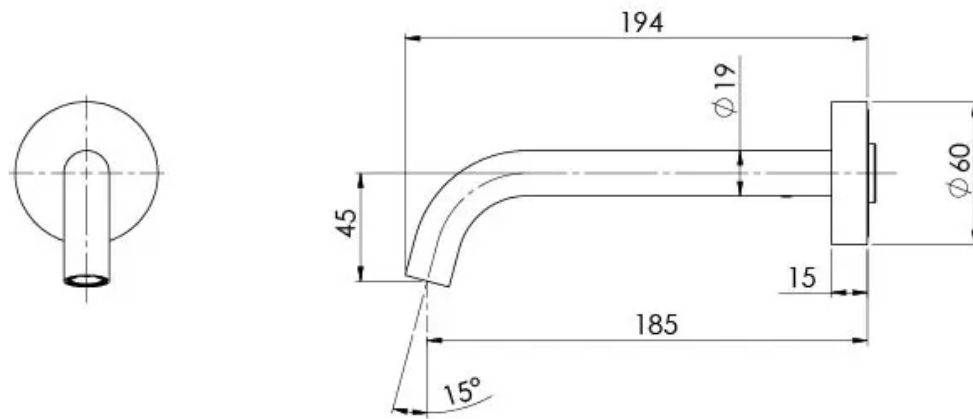

VIVID SLIMLINE PLUS

VIVID SLIMLINE PLUS WALL BASIN / BATH OUTLET 180MM

SPECIFICATIONS

AVAILABLE IN

119-0810-00
Chrome

119-0810-40
Brushed Nickel

119-0810-30
Gun Metal

119-0810-31
Brushed Carbon

119-0810-10
Matte Black

119-0810-12
Brushed Gold

INFORMATION

Temperature Rating
1 - 75°C

Pressure Rating
150 - 500kPa

MAINTENANCE AND CARE:

- All surfaces should be cleaned with mild liquid detergent or soap and water.
- Do not use cream cleaners or citrus based cleaning products, as they are abrasive.
- Use of unsuitable cleaning agents may damage the surface.
- Any damage caused in this way will not be covered by warranty.

Please visit <https://www.phoenixtapware.com.au/warranty> to view the full warranty

While we aim to ensure the specifications shown are correct at time of printing, Phoenix Tapware reserves the right to make modifications without prior notice. Always use the physical product measurements for mark-ups and roughing-in as the line drawing shown may differ from the actual product over time. All measurements are shown in millimetres. Colours may vary from image shown.