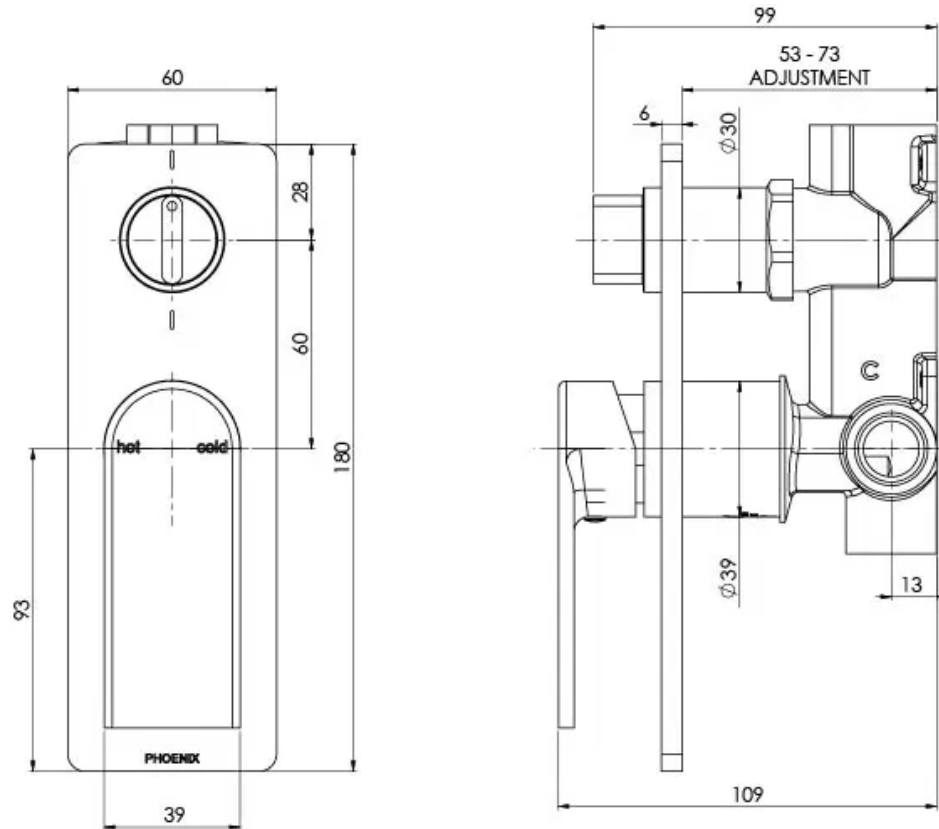

## TEEL SHOWER / BATH DIVERTER MIXER

## SPECIFICATIONS