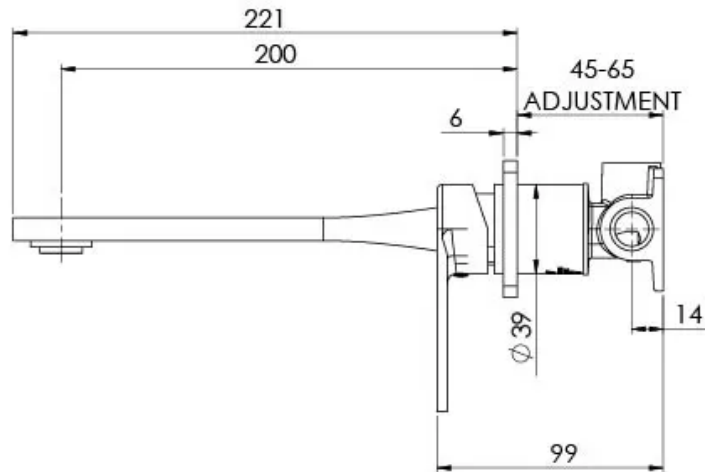

TEEL

TEEL WALL BASIN / BATH MIXER SET 200MM

SPECIFICATIONS

AVAILABLE IN

118-7810-00
Chrome

118-7810-40
Brushed Nickel

118-7810-30
Gun Metal

118-7810-10
Matte Black

Please visit <https://www.phoenixtapware.com.au/warranty> to view the full warranty

While we aim to ensure the specifications shown are correct at time of printing, Phoenix Tapware reserves the right to make modifications without prior notice. Always use the physical product measurements for mark-ups and roughing-in as the line drawing shown may differ from the actual product over time. All measurements are shown in millimetres. Colours may vary from image shown.