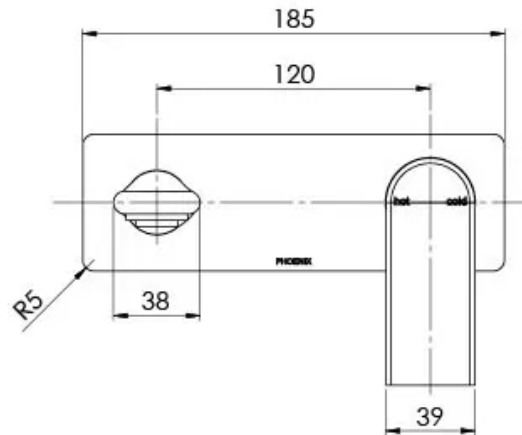

TEEL

TEEL WALL BASIN / BATH MIXER SET 200MM

SPECIFICATIONS

AVAILABLE IN

118-7810-00
Chrome

118-7810-40
Brushed Nickel

118-7810-30
Gun Metal

118-7810-10
Matte Black

Please visit <https://www.phoenixtapware.com.au/warranty> to view the full warranty

While we aim to ensure the specifications shown are correct at time of printing, Phoenix Tapware reserves the right to make modifications without prior notice. Always use the physical product measurements for mark-ups and roughing-in as the line drawing shown may differ from the actual product over time. All measurements are shown in millimetres. Colours may vary from image shown.