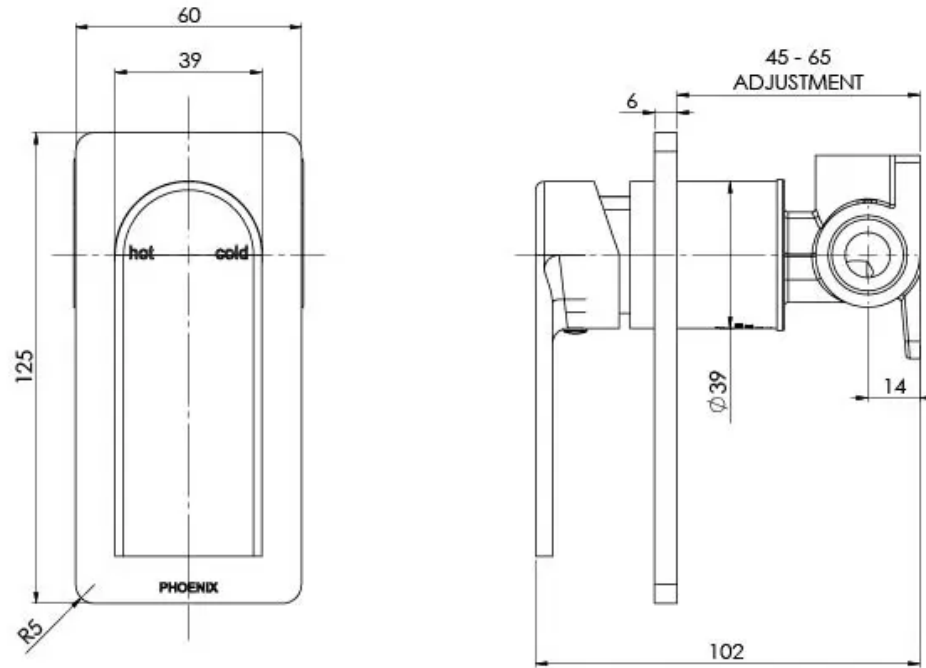

TEEL

TEEL SHOWER / WALL MIXER

SPECIFICATIONS

AVAILABLE IN

118-7800-40
Brushed Nickel

118-7800-30
Gun Metal

INFORMATION

Temperature Rating
1 - 75°C

Please visit <https://www.phoenixtapware.com.au/warranty> to view the full warranty

While we aim to ensure the specifications shown are correct at time of printing, Phoenix Tapware reserves the right to make modifications without prior notice. Always use the physical product measurements for mark-ups and roughing-in as the line drawing shown may differ from the actual product over time. All measurements are shown in millimetres. Colours may vary from image shown.