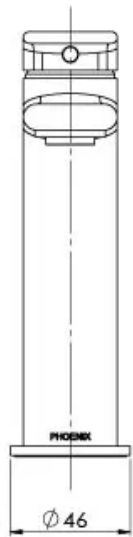

TEEL

TEEL BASIN MIXER

SPECIFICATIONS

AVAILABLE IN

118-7700-00
Chrome

118-7700-40
Brushed Nickel

118-7700-30
Gun Metal

118-7700-10
Matte Black

Please visit <https://www.phoenixtapware.com.au/warranty> to view the full warranty

While we aim to ensure the specifications shown are correct at time of printing, Phoenix Tapware reserves the right to make modifications without prior notice. Always use the physical product measurements for mark-ups and roughing-in as the line drawing shown may differ from the actual product over time. All measurements are shown in millimetres. Colours may vary from image shown.