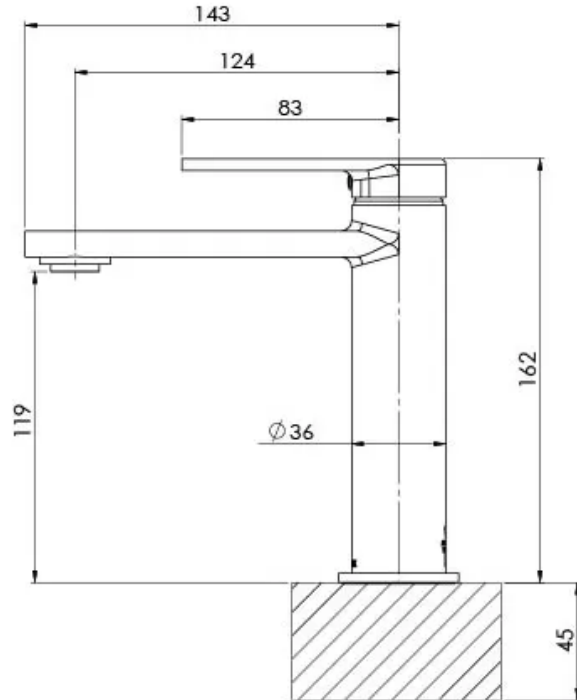

TEEL

TEEL BASIN MIXER

SPECIFICATIONS

AVAILABLE IN

118-7700-00
Chrome

118-7700-40
Brushed Nickel

118-7700-30
Gun Metal

118-7700-10
Matte Black

Please visit <https://www.phoenixtapware.com.au/warranty> to view the full warranty

While we aim to ensure the specifications shown are correct at time of printing, Phoenix Tapware reserves the right to make modifications without prior notice. Always use the physical product measurements for mark-ups and roughing-in as the line drawing shown may differ from the actual product over time. All measurements are shown in millimetres. Colours may vary from image shown.