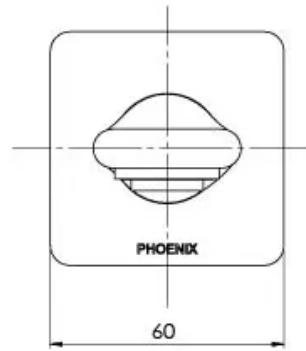

TEEL

TEEL WALL BATH OUTLET 200MM

SPECIFICATIONS

AVAILABLE IN

118-7620-00
Chrome

118-7620-40
Brushed Nickel

118-7620-30
Gun Metal

118-7620-10
Matte Black

Please visit <https://www.phoenixtapware.com.au/warranty> to view the full warranty

While we aim to ensure the specifications shown are correct at time of printing, Phoenix Tapware reserves the right to make modifications without prior notice. Always use the physical product measurements for mark-ups and roughing-in as the line drawing shown may differ from the actual product over time. All measurements are shown in millimetres. Colours may vary from image shown.