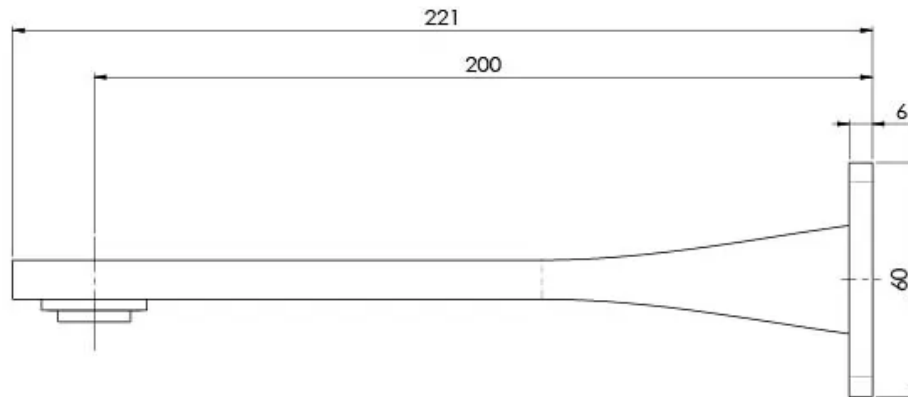

TEEL

TEEL WALL BATH OUTLET 200MM

SPECIFICATIONS

AVAILABLE IN

118-7620-00
Chrome

118-7620-40
Brushed Nickel

118-7620-30
Gun Metal

118-7620-10
Matte Black

Please visit <https://www.phoenixtapware.com.au/warranty> to view the full warranty

While we aim to ensure the specifications shown are correct at time of printing, Phoenix Tapware reserves the right to make modifications without prior notice. Always use the physical product measurements for mark-ups and roughing-in as the line drawing shown may differ from the actual product over time. All measurements are shown in millimetres. Colours may vary from image shown.