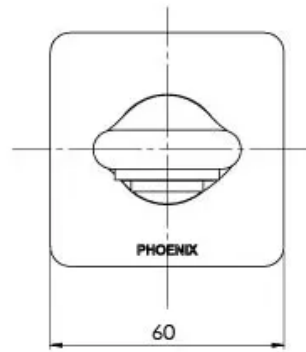

TEEL

TEEL WALL BASIN OUTLET 200MM

SPECIFICATIONS

AVAILABLE IN

118-7610-00
Chrome

118-7610-40
Brushed Nickel

118-7610-30
Gun Metal

118-7610-10
Matte Black

Please visit <https://www.phoenixtapware.com.au/warranty> to view the full warranty

While we aim to ensure the specifications shown are correct at time of printing, Phoenix Tapware reserves the right to make modifications without prior notice. Always use the physical product measurements for mark-ups and roughing-in as the line drawing shown may differ from the actual product over time. All measurements are shown in millimetres. Colours may vary from image shown.