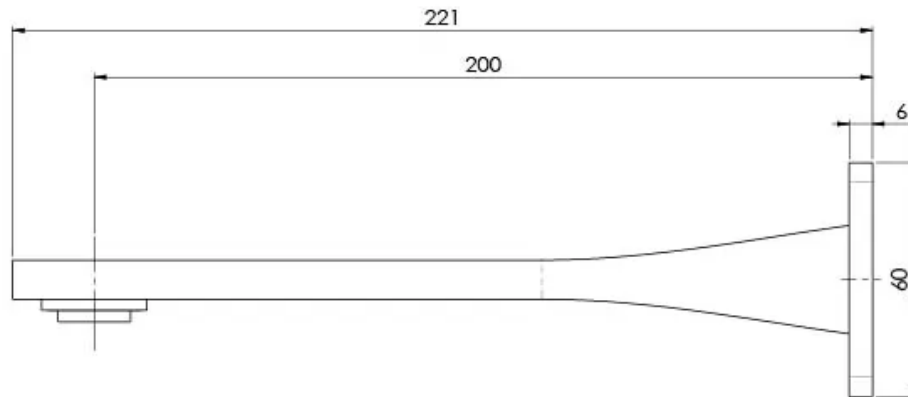

TEEL

TEEL WALL BASIN OUTLET 200MM

SPECIFICATIONS

AVAILABLE IN

118-7610-00
Chrome

118-7610-40
Brushed Nickel

118-7610-30
Gun Metal

118-7610-10
Matte Black

Please visit <https://www.phoenixtapware.com.au/warranty> to view the full warranty

While we aim to ensure the specifications shown are correct at time of printing, Phoenix Tapware reserves the right to make modifications without prior notice. Always use the physical product measurements for mark-ups and roughing-in as the line drawing shown may differ from the actual product over time. All measurements are shown in millimetres. Colours may vary from image shown.