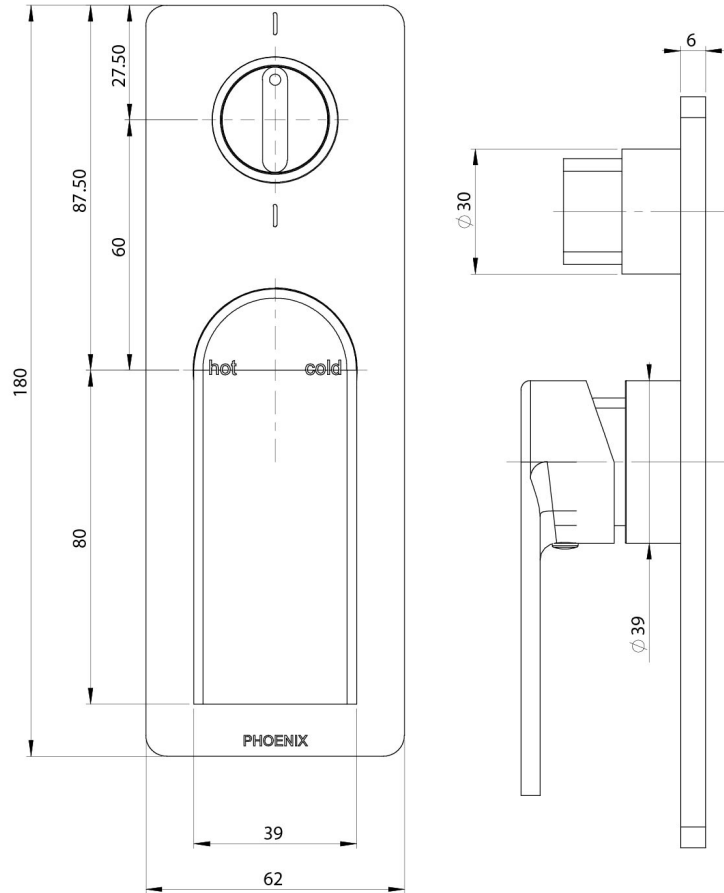

## TEEL SWITCHMIX SHOWER / BATH DIVERTER MIXER FIT-OFF KIT

## SPECIFICATIONS

Please visit <https://www.phoenixtapware.com.au/warranty> to view the full warranty

While we aim to ensure the specifications shown are correct at time of printing, Phoenix Tapware reserves the right to make modifications without prior notice. Always use the physical product measurements for mark-ups and roughing-in as the line drawing shown may differ from the actual product over time. All measurements are shown in millimetres. Colours may vary from image shown.