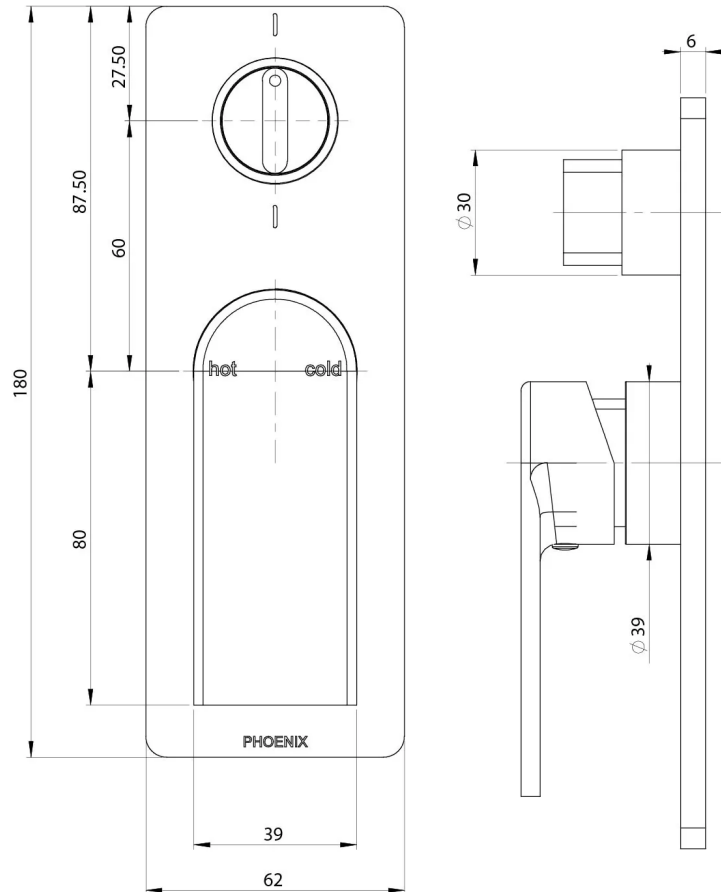

## TEEL SWITCHMIX SHOWER / BATH DIVERTER MIXER FIT-OFF KIT

## SPECIFICATIONS

Please visit <https://www.phoenixtapware.com.au/warranty> to view the full warranty

While we aim to ensure the specifications shown are correct at time of printing, Phoenix Tapware reserves the right to make modifications without prior notice. Always use the physical product measurements for mark-ups and roughing-in as the line drawing shown may differ from the actual product over time. All measurements are shown in millimetres. Colours may vary from image shown.