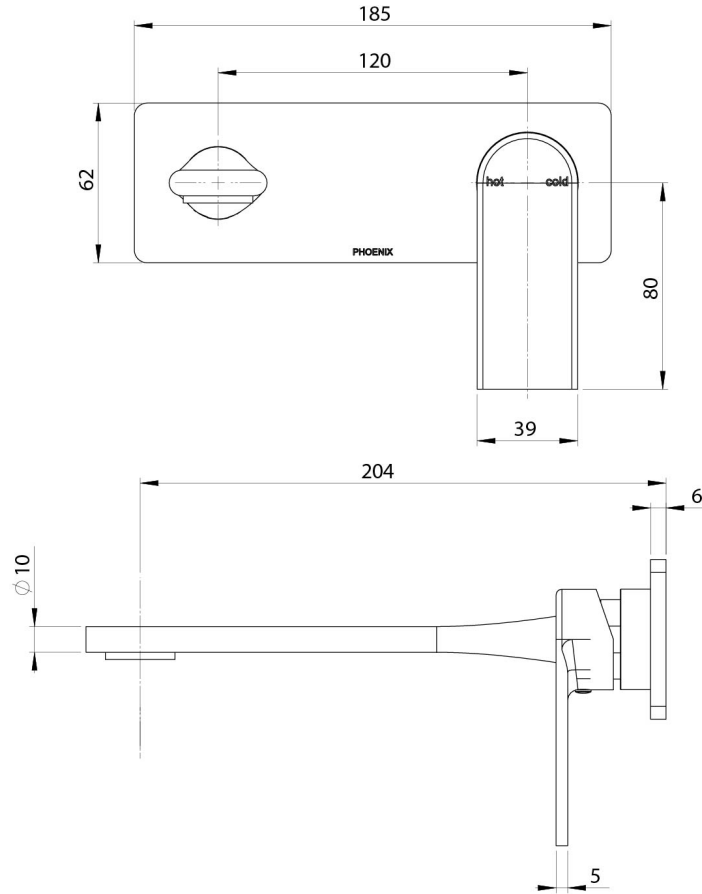

# SWITCHMIX

TEEL SWITCHMIX WALL BASIN / BATH MIXER SET 200MM FIT-OFF KIT

## SPECIFICATIONS

Please visit <https://www.phoenixtapware.com.au/warranty> to view the full warranty

While we aim to ensure the specifications shown are correct at time of printing, Phoenix Tapware reserves the right to make modifications without prior notice. Always use the physical product measurements for mark-ups and roughing-in as the line drawing shown may differ from the actual product over time. All measurements are shown in millimetres. Colours may vary from image shown.