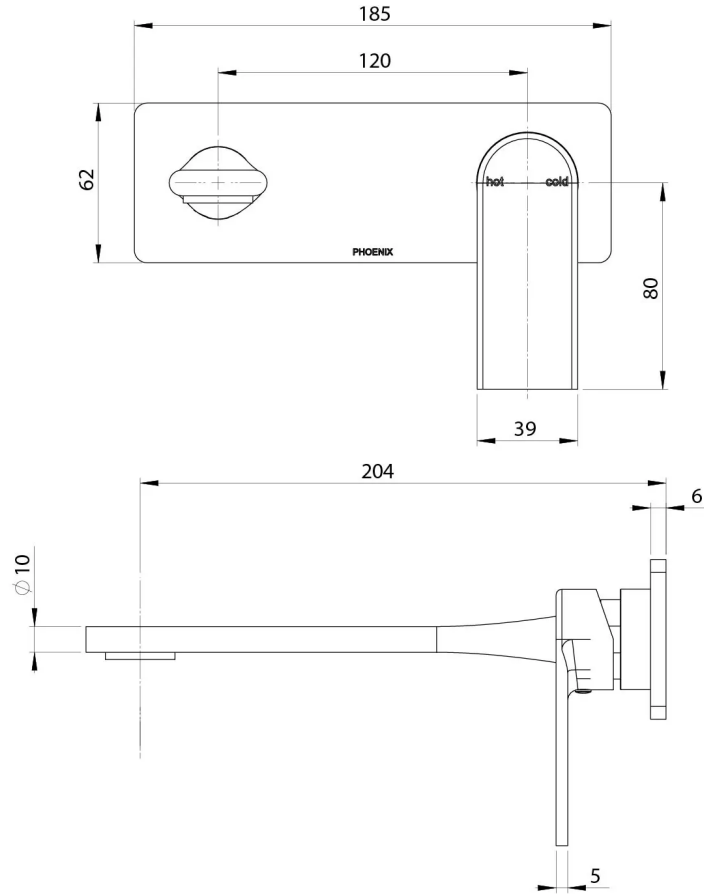

SWITCHMIX

TEEL SWITCHMIX WALL BASIN / BATH MIXER SET 200MM FIT-OFF KIT

SPECIFICATIONS

AVAILABLE IN

118-2812-00
Chrome

118-2812-40
Brushed Nickel

118-2812-10
Matte Black

INFORMATION

Please visit <https://www.phoenixtapware.com.au/warranty> to view the full warranty

While we aim to ensure the specifications shown are correct at time of printing, Phoenix Tapware reserves the right to make modifications without prior notice. Always use the physical product measurements for mark-ups and roughing-in as the line drawing shown may differ from the actual product over time. All measurements are shown in millimetres. Colours may vary from image shown.