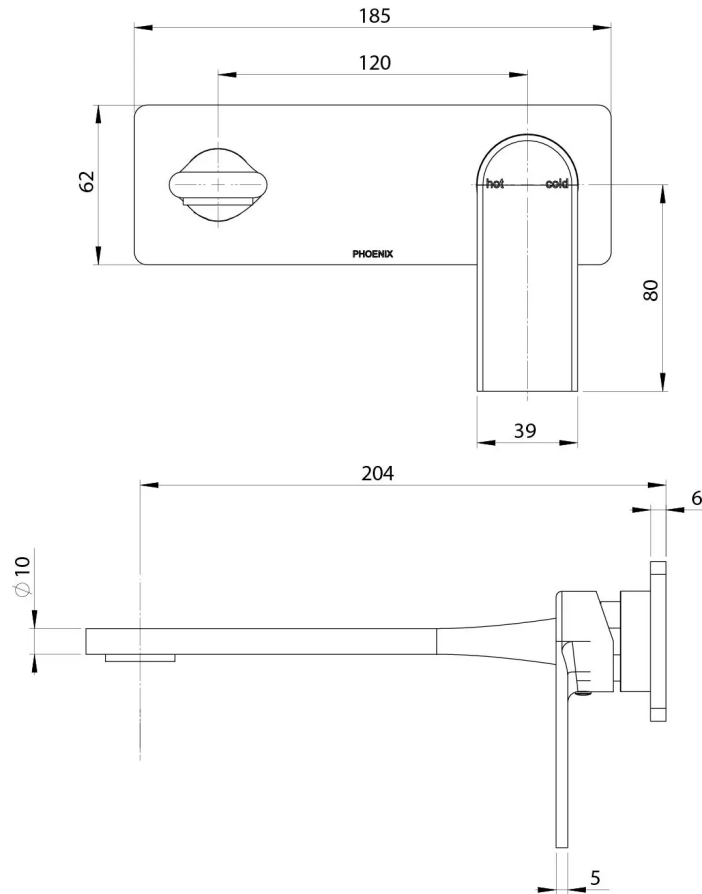

SWITCHMIX

TEEL SWITCHMIX WALL BASIN / BATH MIXER SET 200MM FIT-OFF KIT

SPECIFICATIONS

AVAILABLE IN

118-2812-00
Chrome

118-2812-40
Brushed Nickel

118-2812-10
Matte Black

INFORMATION

Please visit <https://www.phoenixtapware.com.au/warranty> to view the full warranty

While we aim to ensure the specifications shown are correct at time of printing, Phoenix Tapware reserves the right to make modifications without prior notice. Always use the physical product measurements for mark-ups and roughing-in as the line drawing shown may differ from the actual product over time. All measurements are shown in millimetres. Colours may vary from image shown.