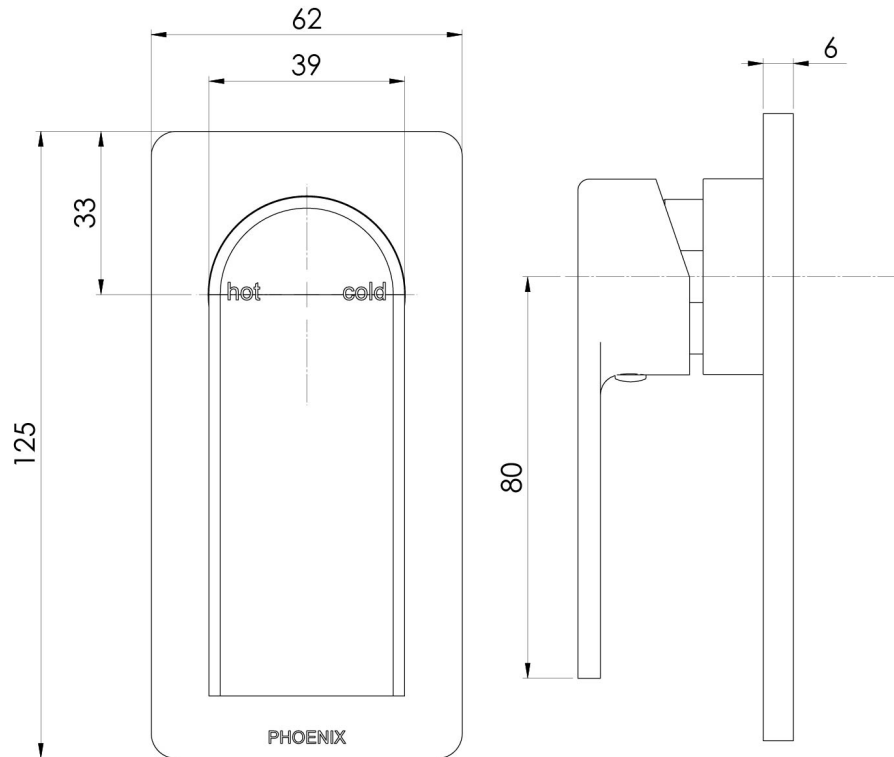

# SWITCHMIX

TEEL SWITCHMIX SHOWER / WALL MIXER FIT-OFF KIT

## SPECIFICATIONS

Please visit <https://www.phoenixtapware.com.au/warranty> to view the full warranty

While we aim to ensure the specifications shown are correct at time of printing, Phoenix Tapware reserves the right to make modifications without prior notice. Always use the physical product measurements for mark-ups and roughing-in as the line drawing shown may differ from the actual product over time. All measurements are shown in millimetres. Colours may vary from image shown.