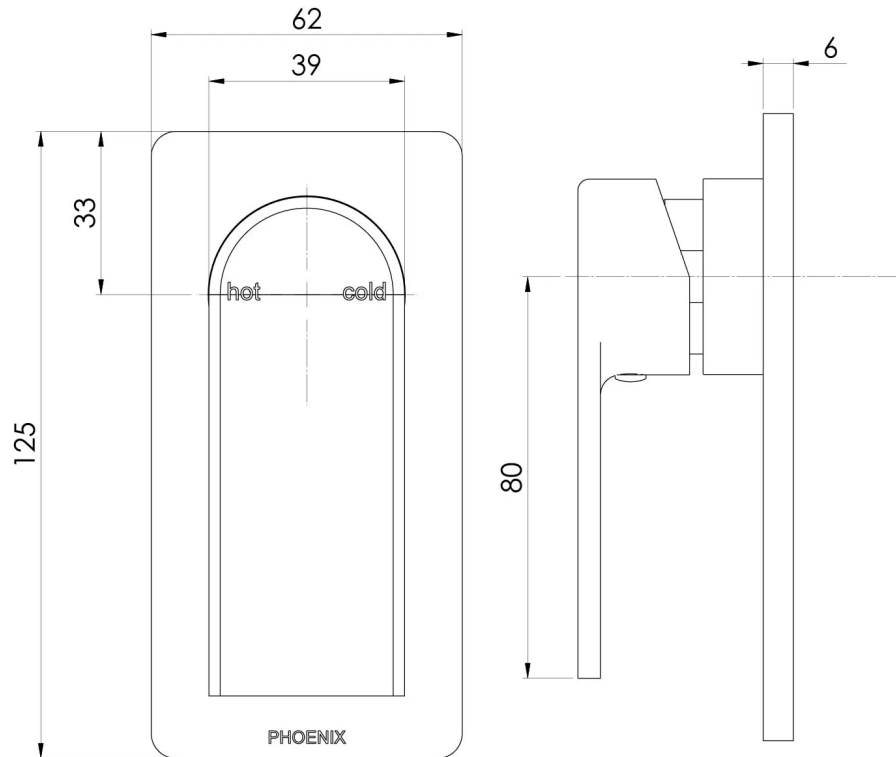

# SWITCHMIX

TEEL SWITCHMIX SHOWER / WALL MIXER FIT-OFF KIT

## SPECIFICATIONS

Please visit <https://www.phoenixtapware.com.au/warranty> to view the full warranty

While we aim to ensure the specifications shown are correct at time of printing, Phoenix Tapware reserves the right to make modifications without prior notice. Always use the physical product measurements for mark-ups and roughing-in as the line drawing shown may differ from the actual product over time. All measurements are shown in millimetres. Colours may vary from image shown.