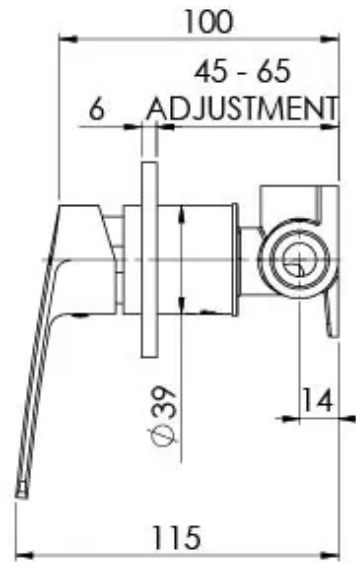

MEKKO

MEKKO SHOWER / WALL MIXER

SPECIFICATIONS

AVAILABLE IN

115-7800-00
Chrome

115-7800-40
Brushed Nickel

115-7800-30
Gun Metal

115-7800-10
Matte Black