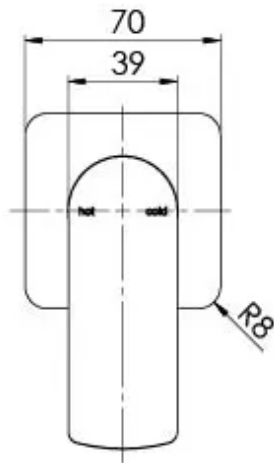

MEKKO

MEKKO SHOWER / WALL MIXER

SPECIFICATIONS

AVAILABLE IN

115-7800-00
Chrome

115-7800-40
Brushed Nickel

115-7800-30
Gun Metal

115-7800-10
Matte Black