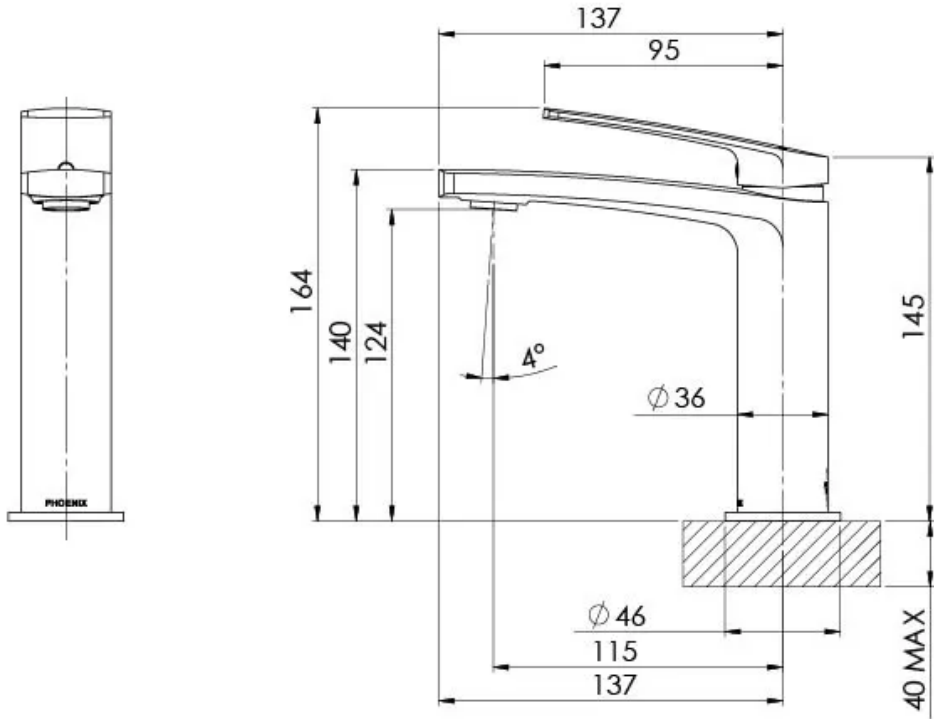

MEKKO

MEKKO BASIN MIXER

SPECIFICATIONS

AVAILABLE IN

115-7700-00
Chrome

115-7700-40
Brushed Nickel

115-7700-30
Gun Metal

115-7700-31
Brushed Carbon

Please visit <https://www.phoenixtapware.com.au/warranty> to view the full warranty

While we aim to ensure the specifications shown are correct at time of printing, Phoenix Tapware reserves the right to make modifications without prior notice. Always use the physical product measurements for mark-ups and roughing-in as the line drawing shown may differ from the actual product over time. All measurements are shown in millimetres. Colours may vary from image shown.