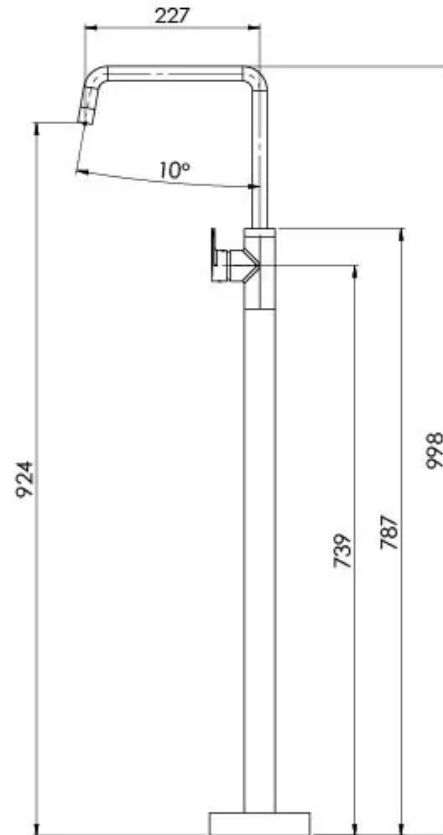

MEKKO

MEKKO FLOOR MOUNTED BATH MIXER

SPECIFICATIONS

AVAILABLE IN

115-7450-00
Chrome

115-7450-40
Brushed Nickel

115-7450-30
Gun Metal

115-7450-31
Brushed Carbon