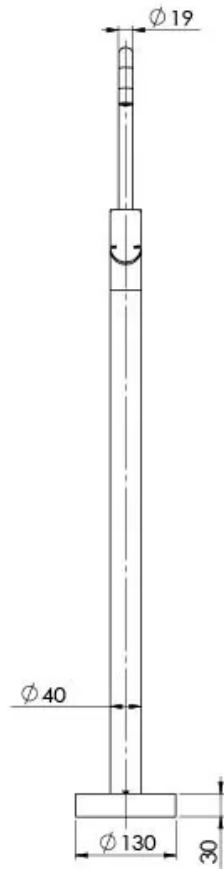

MEKKO

MEKKO FLOOR MOUNTED BATH MIXER

SPECIFICATIONS

AVAILABLE IN

115-7450-00
Chrome

115-7450-40
Brushed Nickel

115-7450-30
Gun Metal

115-7450-31
Brushed Carbon

115-7450-10
Matte Black

INFORMATION

Temperature Rating
1 - 75°C

Pressure Rating
150 - 500kPa

MAINTENANCE AND CARE:

- All surfaces should be cleaned with mild liquid detergent or soap and water.
- Do not use cream cleaners or citrus based cleaning products, as they are abrasive.
- Use of unsuitable cleaning agents may damage the surface.
- Any damage caused in this way will not be covered by warranty.