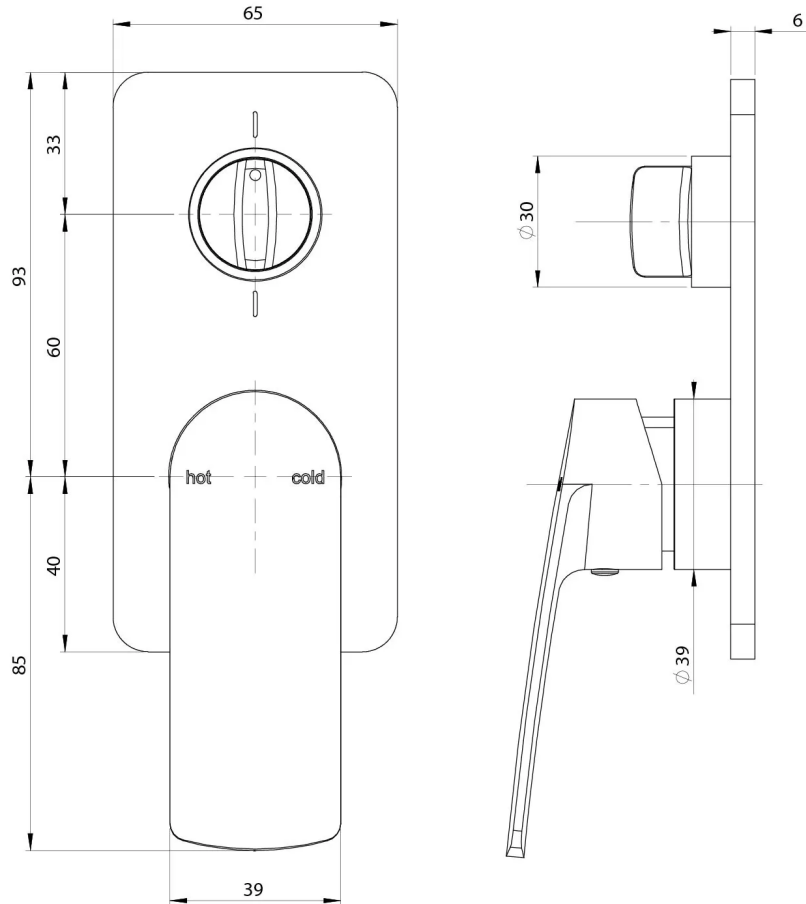

SWITCHMIX

MEKKO SWITCHMIX SHOWER / BATH DIVERTER MIXER FIT-OFF KIT

SPECIFICATIONS

AVAILABLE IN

115-2940-00
Chrome

115-2940-40
Brushed Nickel

115-2940-31
Brushed Carbon

115-2940-10
Matte Black

Please visit <https://www.phoenixtapware.com.au/warranty> to view the full warranty

While we aim to ensure the specifications shown are correct at time of printing, Phoenix Tapware reserves the right to make modifications without prior notice. Always use the physical product measurements for mark-ups and roughing-in as the line drawing shown may differ from the actual product over time. All measurements are shown in millimetres. Colours may vary from image shown.