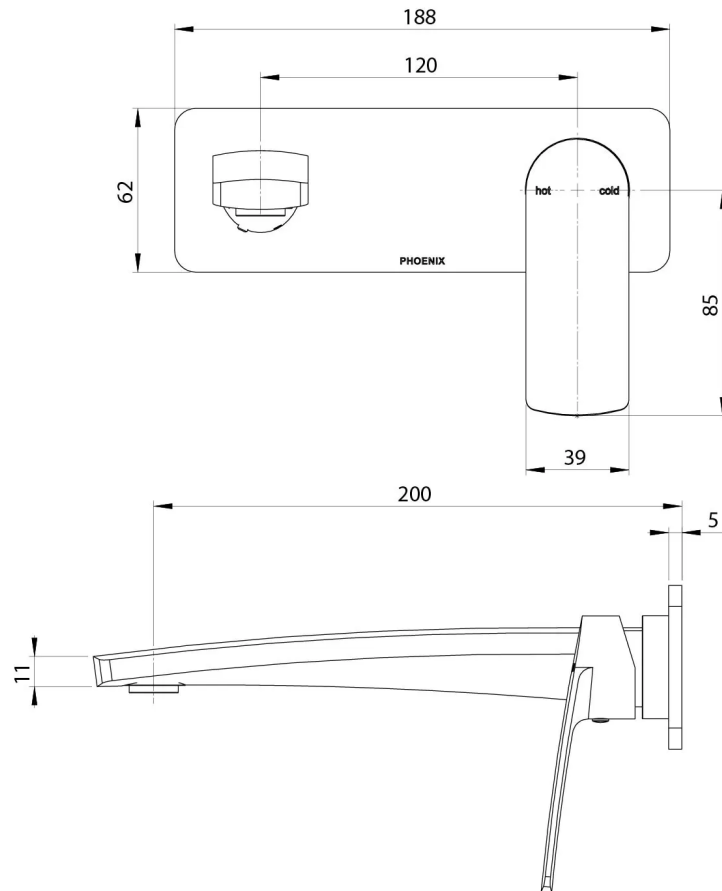

SWITCHMIX

MEKKO SWITCHMIX WALL BASIN / BATH MIXER SET 200MM FIT-OFF KIT

SPECIFICATIONS

AVAILABLE IN

115-2812-00
Chrome

115-2812-40
Brushed Nickel

115-2812-31
Brushed Carbon

115-2812-10
Matte Black

Please visit <https://www.phoenixtapware.com.au/warranty> to view the full warranty

While we aim to ensure the specifications shown are correct at time of printing, Phoenix Tapware reserves the right to make modifications without prior notice. Always use the physical product measurements for mark-ups and roughing-in as the line drawing shown may differ from the actual product over time. All measurements are shown in millimetres. Colours may vary from image shown.