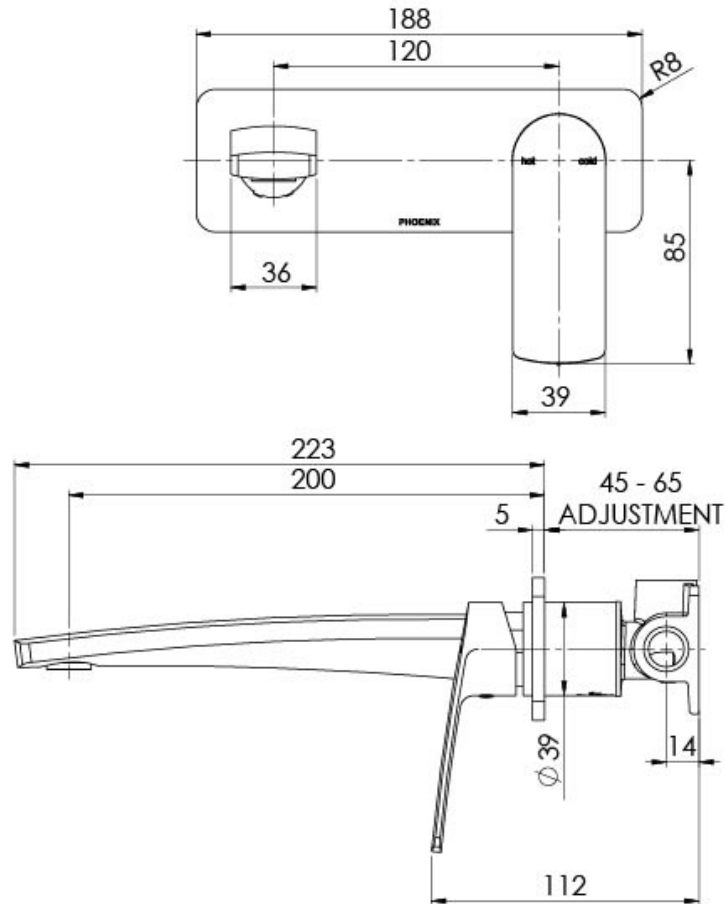

SWITCHMIX

MEKKO SWITCHMIX WALL BASIN / BATH MIXER SET 200MM

SPECIFICATIONS

AVAILABLE IN

115-2810-00
Chrome

115-2810-40
Brushed Nickel

115-2810-31
Brushed Carbon

115-2810-10
Matte Black

Please visit <https://www.phoenixtapware.com.au/warranty> to view the full warranty

While we aim to ensure the specifications shown are correct at time of printing, Phoenix Tapware reserves the right to make modifications without prior notice. Always use the physical product measurements for mark-ups and roughing-in as the line drawing shown may differ from the actual product over time. All measurements are shown in millimetres. Colours may vary from image shown.