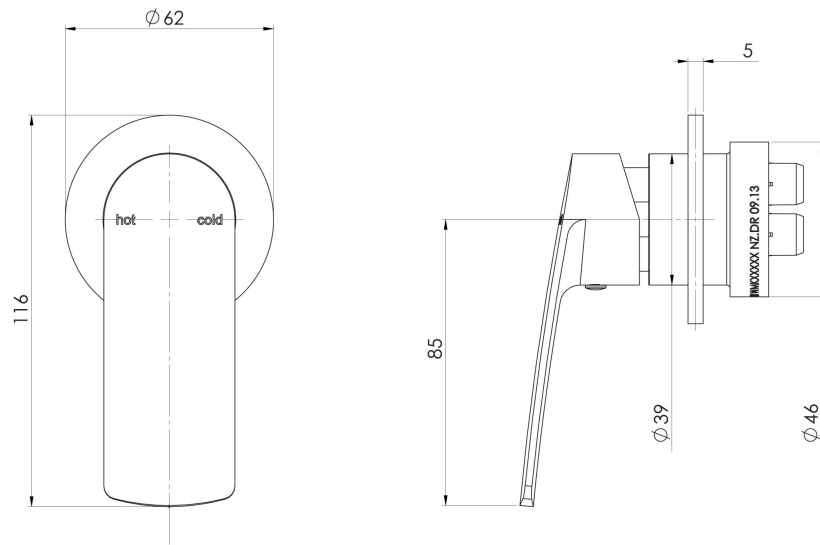

SWITCHMIX

MEKKO SWITCHMIX WALL MIXER FIT-OFF KIT ROUND

SPECIFICATIONS

AVAILABLE IN

115-2807-00
Chrome

115-2807-40
Brushed Nickel

115-2807-31
Brushed Carbon

115-2807-10
Matte Black

Please visit <https://www.phoenixtapware.com.au/warranty> to view the full warranty

While we aim to ensure the specifications shown are correct at time of printing, Phoenix Tapware reserves the right to make modifications without prior notice. Always use the physical product measurements for mark-ups and roughing-in as the line drawing shown may differ from the actual product over time. All measurements are shown in millimetres. Colours may vary from image shown.