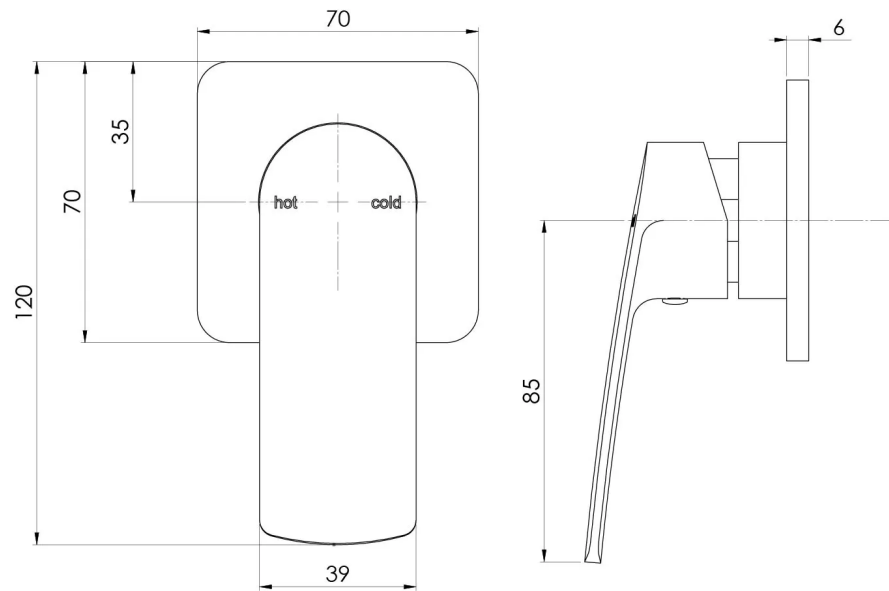

SWITCHMIX

MEKKO SWITCHMIX SHOWER / WALL MIXER FIT-OFF KIT

SPECIFICATIONS

AVAILABLE IN

115-2805-00
Chrome

115-2805-40
Brushed Nickel

115-2805-31
Brushed Carbon

115-2805-10
Matte Black

Please visit <https://www.phoenixtapware.com.au/warranty> to view the full warranty

While we aim to ensure the specifications shown are correct at time of printing, Phoenix Tapware reserves the right to make modifications without prior notice. Always use the physical product measurements for mark-ups and roughing-in as the line drawing shown may differ from the actual product over time. All measurements are shown in millimetres. Colours may vary from image shown.