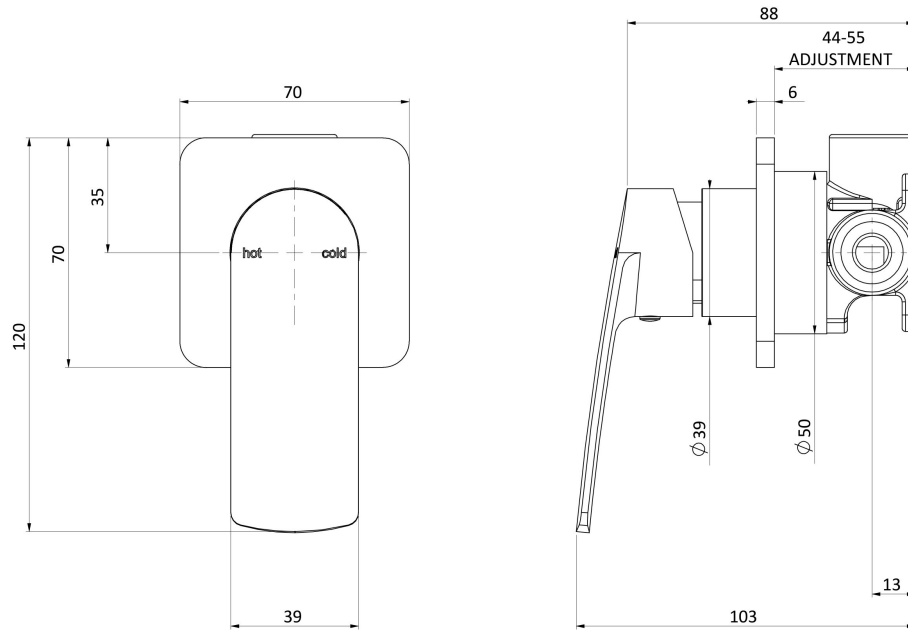

SWITCHMIX

MEKKO SWITCHMIX SHOWER / WALL MIXER

SPECIFICATIONS

AVAILABLE IN

115-2800-40
Brushed Nickel

115-2800-31
Brushed Carbon

INFORMATION

Temperature Rating
1 - 75°C

Please visit <https://www.phoenixtapware.com.au/warranty> to view the full warranty

While we aim to ensure the specifications shown are correct at time of printing, Phoenix Tapware reserves the right to make modifications without prior notice. Always use the physical product measurements for mark-ups and roughing-in as the line drawing shown may differ from the actual product over time. All measurements are shown in millimetres. Colours may vary from image shown.