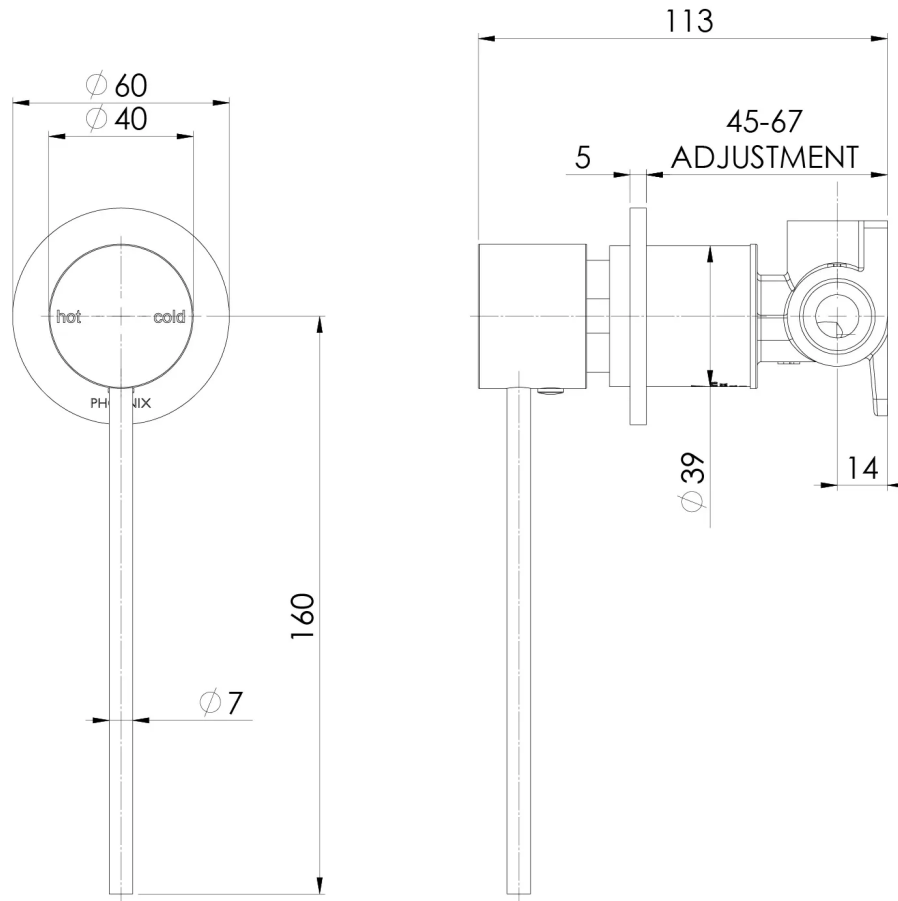

## VIVID SLIMLINE WALL MIXER 60MM BACKPLATE & EXTENDED LEVER

## SPECIFICATIONS