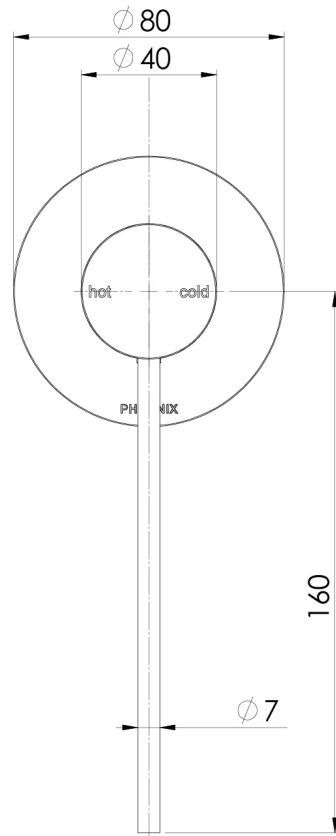

VIVID SLIMLINE

VIVID SLIMLINE SHOWER/WALL MIXER WITH EXTENDED LEVER

SPECIFICATIONS

AVAILABLE IN

114-7800-00
Chrome

114-7800-40
Brushed Nickel

114-7800-30
Gun Metal

114-7800-10
Matte Black

Please visit <https://www.phoenixtapware.com.au/warranty> to view the full warranty

While we aim to ensure the specifications shown are correct at time of printing, Phoenix Tapware reserves the right to make modifications without prior notice. Always use the physical product measurements for mark-ups and roughing-in as the line drawing shown may differ from the actual product over time. All measurements are shown in millimetres. Colours may vary from image shown.