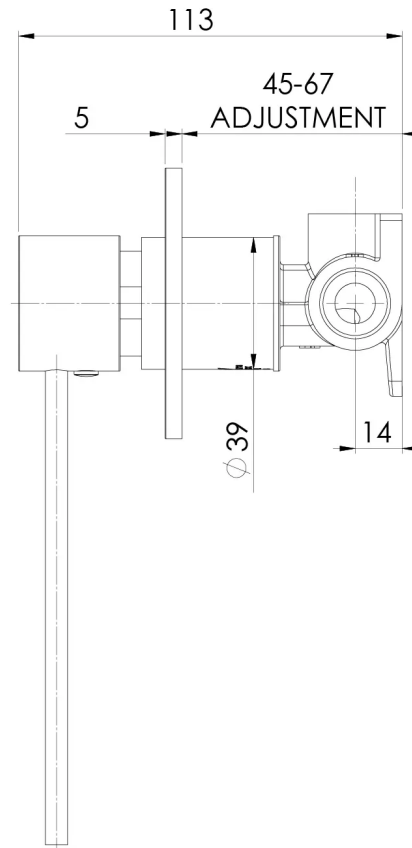

VIVID SLIMLINE

VIVID SLIMLINE SHOWER/WALL MIXER WITH EXTENDED LEVER

SPECIFICATIONS

AVAILABLE IN

114-7800-00
Chrome

114-7800-40
Brushed Nickel

114-7800-30
Gun Metal

114-7800-10
Matte Black

Please visit <https://www.phoenixtapware.com.au/warranty> to view the full warranty

While we aim to ensure the specifications shown are correct at time of printing, Phoenix Tapware reserves the right to make modifications without prior notice. Always use the physical product measurements for mark-ups and roughing-in as the line drawing shown may differ from the actual product over time. All measurements are shown in millimetres. Colours may vary from image shown.