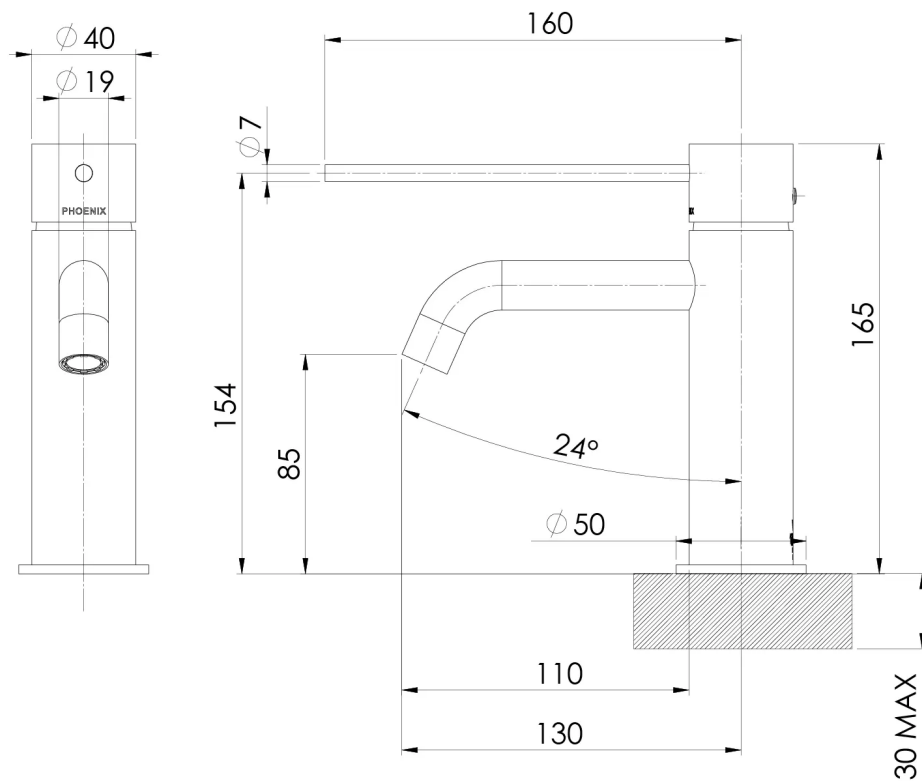

## VIVID SLIMLINE BASIN MIXER CURVED OUTLET WITH EXTENDED LEVER

## SPECIFICATIONS

Please visit <https://www.phoenixtapware.com.au/warranty> to view the full warranty

While we aim to ensure the specifications shown are correct at time of printing, Phoenix Tapware reserves the right to make modifications without prior notice. Always use the physical product measurements for mark-ups and roughing-in as the line drawing shown may differ from the actual product over time. All measurements are shown in millimetres. Colours may vary from image shown.