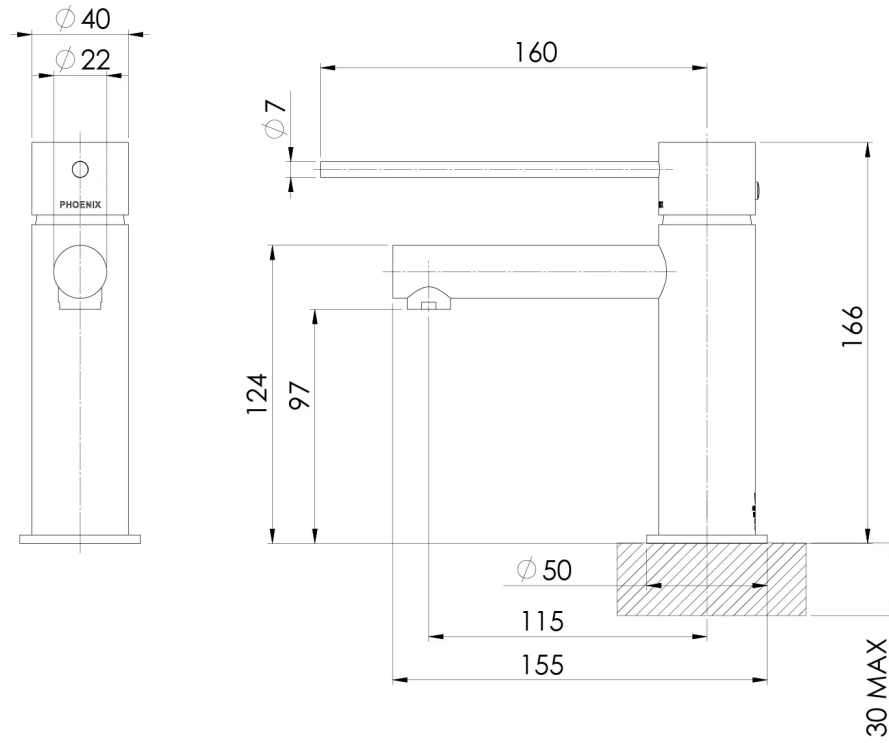

VIVID SLIMLINE

VIVID SLIMLINE BASIN MIXER WITH EXTENDED LEVER

SPECIFICATIONS

AVAILABLE IN

114-7700-00
Chrome

114-7700-40
Brushed Nickel

114-7700-30
Gun Metal

114-7700-10
Matte Black

Please visit <https://www.phoenixtapware.com.au/warranty> to view the full warranty

While we aim to ensure the specifications shown are correct at time of printing, Phoenix Tapware reserves the right to make modifications without prior notice. Always use the physical product measurements for mark-ups and roughing-in as the line drawing shown may differ from the actual product over time. All measurements are shown in millimetres. Colours may vary from image shown.