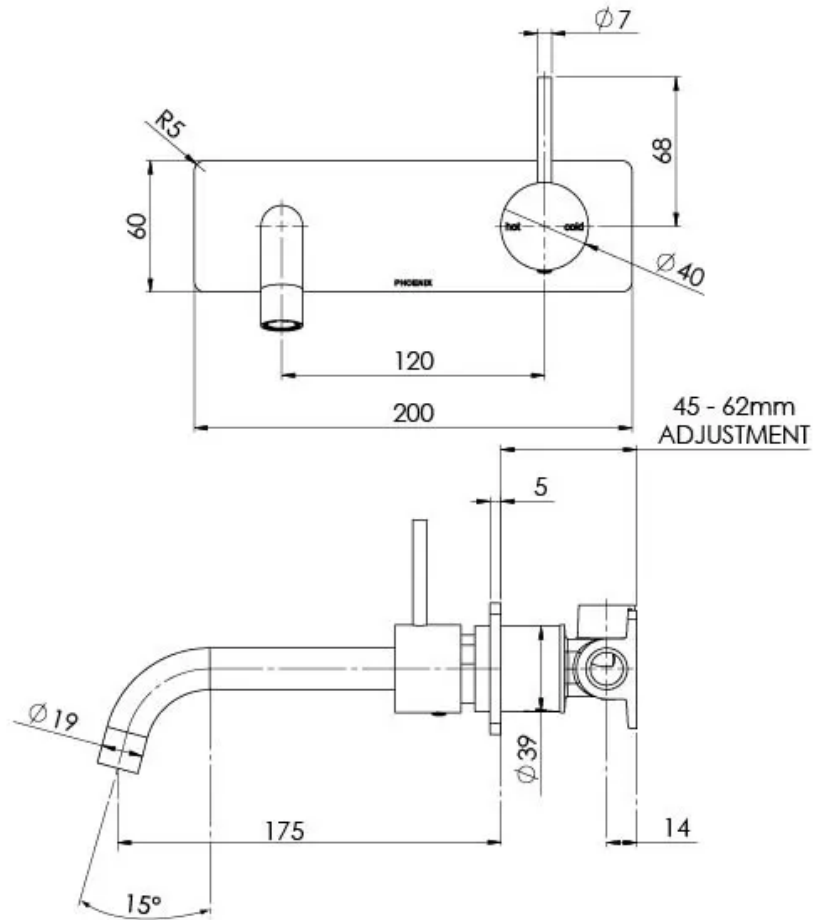

VIVID SLIMLINE UP

VIVID SLIMLINE UP BASIN / BATH WALL MIXER SET

SPECIFICATIONS

AVAILABLE IN

112-7813-00
Chrome

112-7813-40
Brushed Nickel

112-7813-30
Gun Metal

112-7813-31
Brushed Carbon

112-7813-10
Matte Black

112-7813-12
Brushed Gold

INFORMATION

Temperature Rating
1 - 75°C

Pressure Rating
150 - 500kPa

MAINTENANCE AND CARE:

- All surfaces should be cleaned with mild liquid detergent or soap and water.
- Do not use cream cleaners or citrus based cleaning products, as they are abrasive.
- Use of unsuitable cleaning agents may damage the surface.
- Any damage caused in this way will not be covered by warranty.

Please visit <https://www.phoenixtapware.com.au/warranty> to view the full warranty

While we aim to ensure the specifications shown are correct at time of printing, Phoenix Tapware reserves the right to make modifications without prior notice. Always use the physical product measurements for mark-ups and roughing-in as the line drawing shown may differ from the actual product over time. All measurements are shown in millimetres. Colours may vary from image shown.