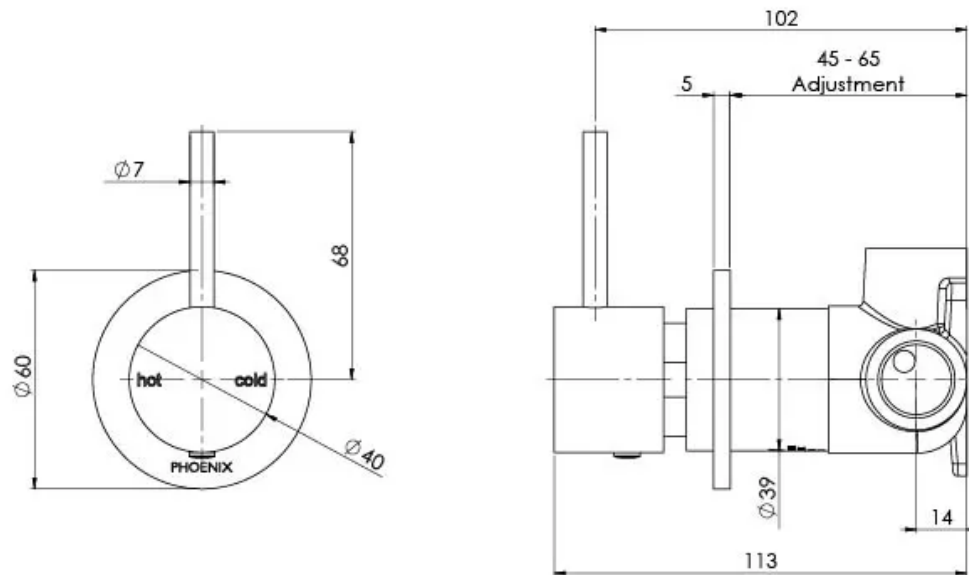

VIVID SLIMLINE UP

VIVID SLIMLINE UP SHOWER / WALL MIXER

SPECIFICATIONS

AVAILABLE IN

112-7800-00
Chrome

112-7800-40
Brushed Nickel

112-7800-30
Gun Metal

112-7800-31
Brushed Carbon

112-7800-10
Matte Black

112-7800-12
Brushed Gold

INFORMATION

Temperature Rating
1 - 75°C

Pressure Rating
150 - 500kPa

MAINTENANCE AND CARE:

- All surfaces should be cleaned with mild liquid detergent or soap and water.
- Do not use cream cleaners or citrus based cleaning products, as they are abrasive.
- Use of unsuitable cleaning agents may damage the surface.
- Any damage caused in this way will not be covered by warranty.

Please visit <https://www.phoenixtapware.com.au/warranty> to view the full warranty

While we aim to ensure the specifications shown are correct at time of printing, Phoenix Tapware reserves the right to make modifications without prior notice. Always use the physical product measurements for mark-ups and roughing-in as the line drawing shown may differ from the actual product over time. All measurements are shown in millimetres. Colours may vary from image shown.