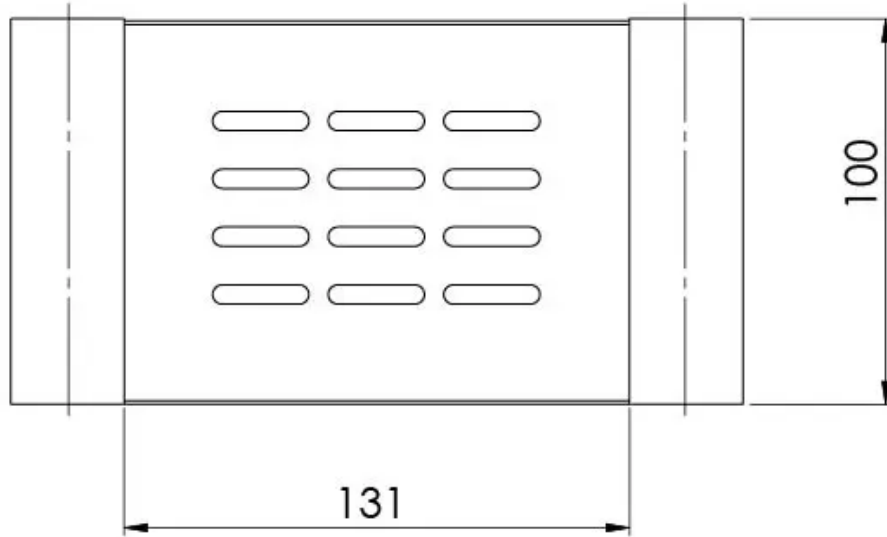

VIVID SLIMLINE

VIVID SLIMLINE SOAP DISH

SPECIFICATIONS

AVAILABLE IN

111-8300-00
Chrome

111-8300-40
Brushed Nickel

111-8300-31
Brushed Carbon

111-8300-10
Matte Black

111-8300-12
Brushed Gold

INFORMATION