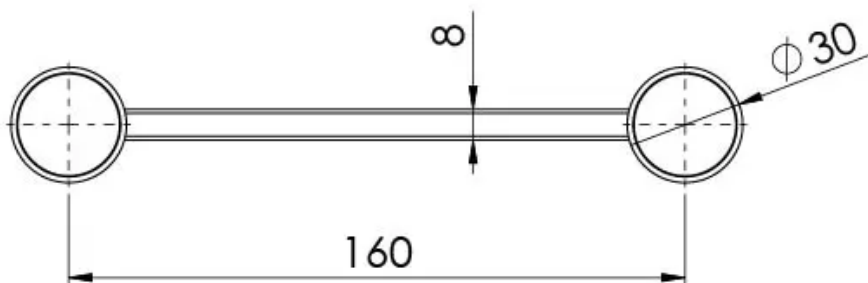

MAINTENANCE AND CARE:

- All surfaces should be cleaned with mild liquid detergent or soap and water.
- Do not use cream cleaners or citrus based cleaning products, as they are abrasive.
- Use of unsuitable cleaning agents may damage the surface.
- Any damage caused in this way will not be covered by warranty.

Please visit <https://www.phoenixtapware.com.au/warranty> to view the full warranty