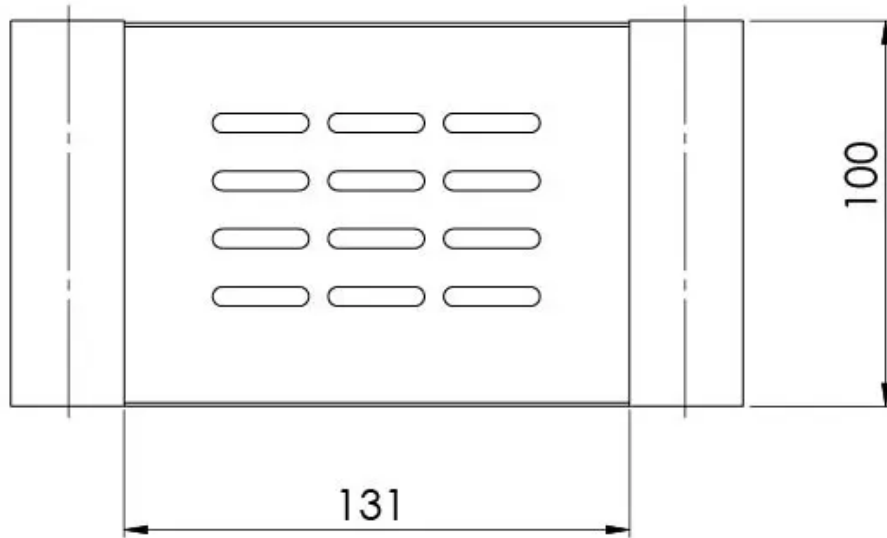

VIVID SLIMLINE

VIVID SLIMLINE SOAP DISH

SPECIFICATIONS

AVAILABLE IN

111-8300-00
Chrome

111-8300-40
Brushed Nickel

111-8300-31
Brushed Carbon

111-8300-10
Matte Black